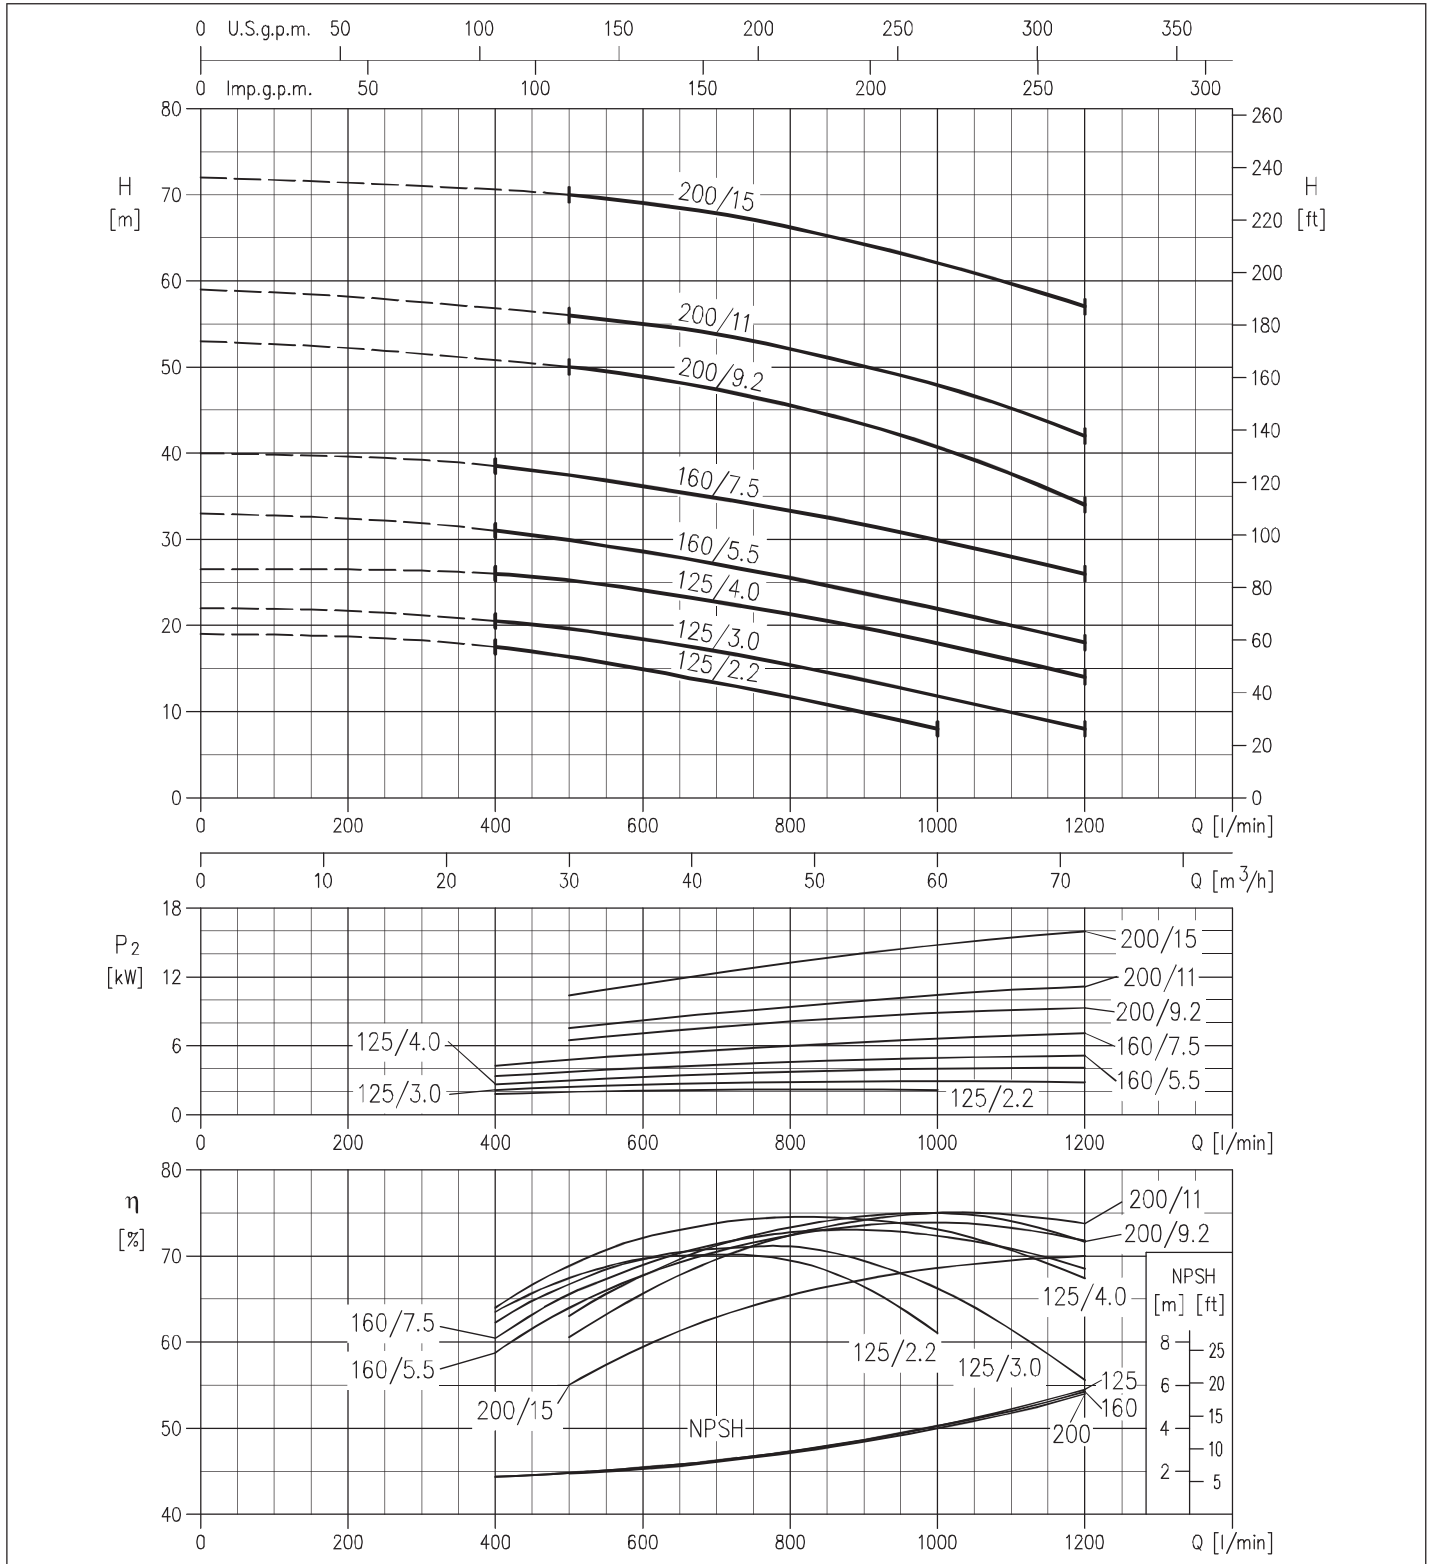

3 - 3L SERIES

CENTRIFUGAL ELECTRIC PUMPS STANDARDISED IN COMPLIANCE WITH EN 733 (EX DIN 24255)

PERFORMANCE CURVES 3(L)M-3(L)S-3(L)P 50 SERIES at 2900 min⁻¹ (according to ISO 9906 Attachment A)

2 Poles