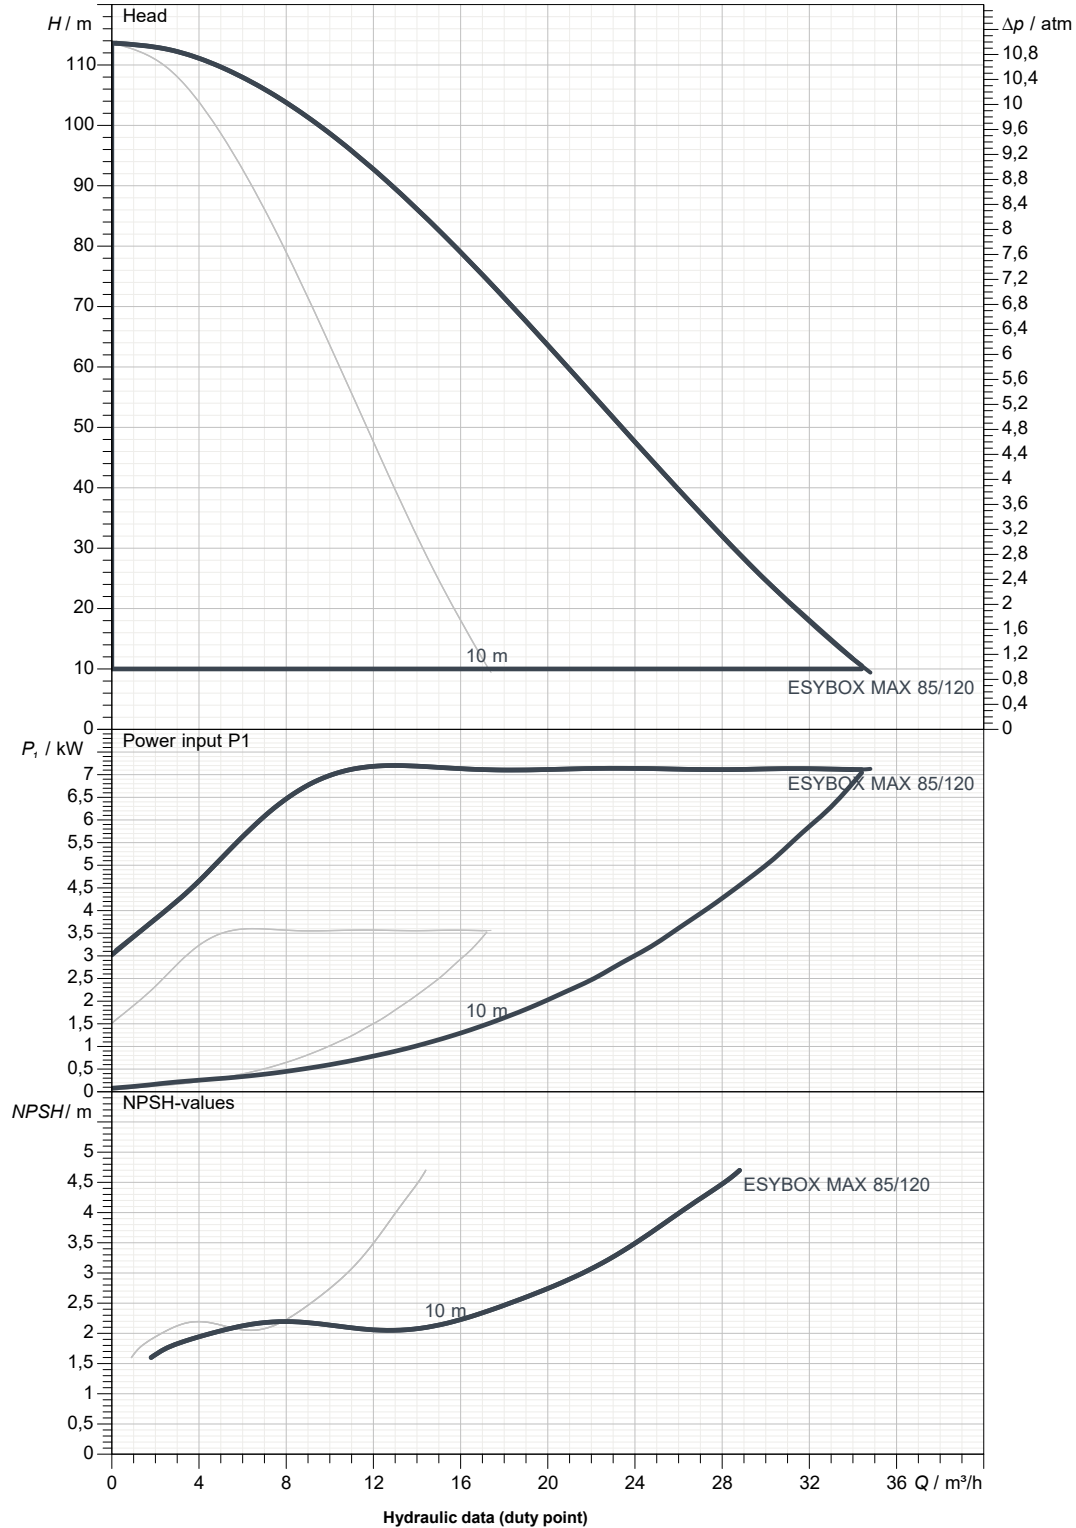

PERFORMANCE CURVES

2021-05-1€

Page 6 / 7

DAB PUMPS S.p.A.
Via Marco Polo, 14 - 35035 Mestrino (PD), Italy
Tel. +39 049 5125000 - Fax +39 049 5125950
www.dabpumps.com

Receiver

From

Society
Reference
Address
Phone
Fax
E-mail

2 ESYBOX MAX 85/120 T

Curve tolerance according to ISO 9906

Suction side : 2" G 12 bar (1200 KPa)	Discharge side : 2" G 12 bar (1200 KPa)	Flow :	Head :	Rated speed : 5.350 1/min
MAIN_PROJECT_TITLE	BUSINESS_PROCESS_ID	OWNER_	ISSUE_DATE 2021-05-18	