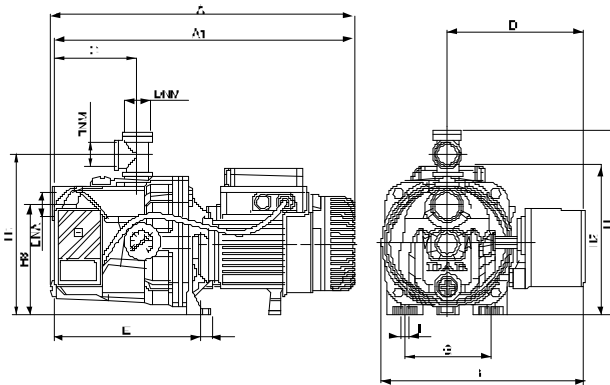

DATA SHEET

2013-06-25

Page 1 / 3

DAB PUMPS S.p.A.
Via Marco Polo, 14 - 35035 Mestrino (PD), Italy
Tel. +39 049 5125000 - Fax +39 049 5125950
www.dabpumps.com

Receiver

From

Company Name
Reference
Address
Phone
Fax
E-mail

Item n° : 102162062

Pump data

Model : JET 151 M-P
Pressure rating : 8 bar (800 kPa)
Min. fluid temperature : 0 °C
Max. fluid temperature : 35 °C
Max. Temperature operating : 40 °C

Priming capacity :

H m	2	3	4	5	6	7	8
Q m³/h	4.2	3.72	3.36	3	2.46	1.98	1.5

Requested data

Flow : 0.00 m³/h
Head : 0.00 m
Fluid : Water
Fluid Temperature : 20 °C
Density : 0.9983 kg/dm³
Kinematic viscosity : 1.005 mm²/s
Vapor pressure : 2.34 kPa

Hydraulic data (duty point)

Flow :
Head :

Materials

Pump body : Cast iron 200 UNI ISO 185
Support : Cast iron 200 UNI ISO 185
Impeller : Technopolymer A
Mechanical seal : Carbon/Ceramic
OR ring : Rubber NBR
Shaft with rotor : AISI 416 X12 CrS 13 UNI 6900/71
Diffuser : Technopolymer A

Curve tolerance according to ISO 9906

Motor data

Motor brand : DAB
Nominal power P2 : 1.1 kW
Rated speed : 2800 1/min
Rated voltage : 1~ 0 V 50 Hz
Nominal current : 0 A
Degree of protection : IP 44

Dimensions in

mm

A	558	D	-	F	15	H2	-
A1	-	DNA	1"1/4 G	G	145	H3	-
B	290	DNM	1" G	H	305	IØ	11
C	220	E	367	H1	165	I	-

Weight : 31.5 kg

Pump connection

Suction side : 1 " 1/4 G / 8 bar (800 kPa)
Discharge side : 1 " G / 8 bar (800 kPa)