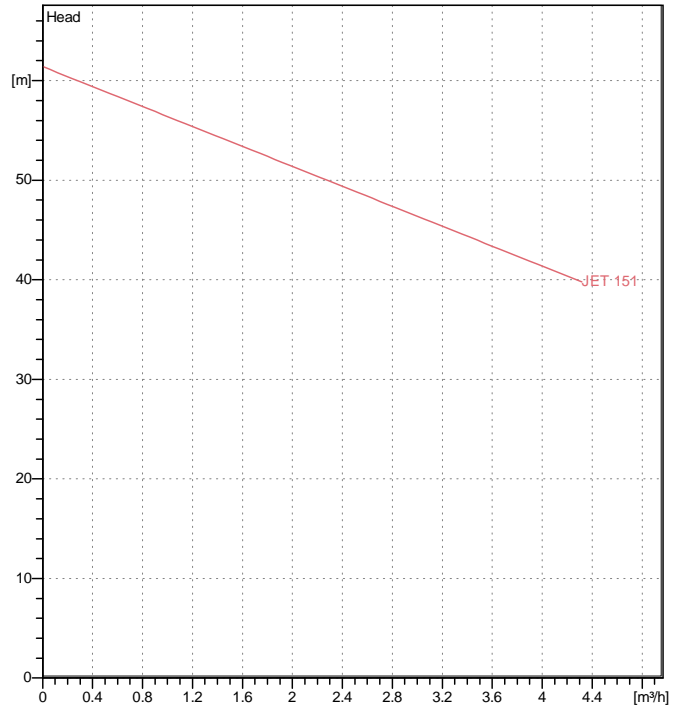

DATA SHEET

2013-06-25

Page 1 / 3

DAB PUMPS S.p.A.
Via Marco Polo, 14 - 35035 Mestrino (PD), Italy
Tel. +39 049 5125000 - Fax +39 049 5125950
www.dabpumps.com

Receiver

From

Company Name
Reference
Address
Phone
Fax
E-mail

Item n° : 102162062

Pump data

Model : JET 151 M-P
Pressure rating : 8 bar (800 kPa)
Min. fluid temperature : 0 °C
Max. fluid temperature : 35 °C
Max. Temperature operating : 40 °C

Priming capacity :

H m	2	3	4	5	6	7	8
Q m³/h	4.2	3.72	3.36	3	2.46	1.98	1.5

Requested data

Flow : 0.00 m³/h
Head : 0.00 m
Fluid : Water
Fluid Temperature : 20 °C
Density : 0.9983 kg/dm³
Kinematic viscosity : 1.005 mm²/s
Vapor pressure : 2.34 kPa

Hydraulic data (duty point)

Flow :
Head :

Materials

Pump body : Cast iron 200 UNI ISO 185
Support : Cast iron 200 UNI ISO 185
Impeller : Technopolymer A
Mechanical seal : Carbon/Ceramic
OR ring : Rubber NBR
Shaft with rotor : AISI 416 X12 CrS 13 UNI 6900/71
Diffuser : Technopolymer A

Curve tolerance according to ISO 9906

Motor data

Motor brand : DAB
Nominal power P2 : 1.1 kW
Rated speed : 2800 1/min
Rated voltage : 1~ 0 V 50 Hz
Nominal current : 0 A
Degree of protection : IP 44

Dimensions in

mm

A	558	D	-	F	15	H2	-
A1	-	DNA	1"1/4 G	G	145	H3	-
B	290	DNM	1" G	H	305	IØ	11
C	220	E	367	H1	165	I	-

Weight : 31.5 kg

Pump connection

Suction side : 1 " 1/4 G / 8 bar (800 kPa)
Discharge side : 1 " G / 8 bar (800 kPa)