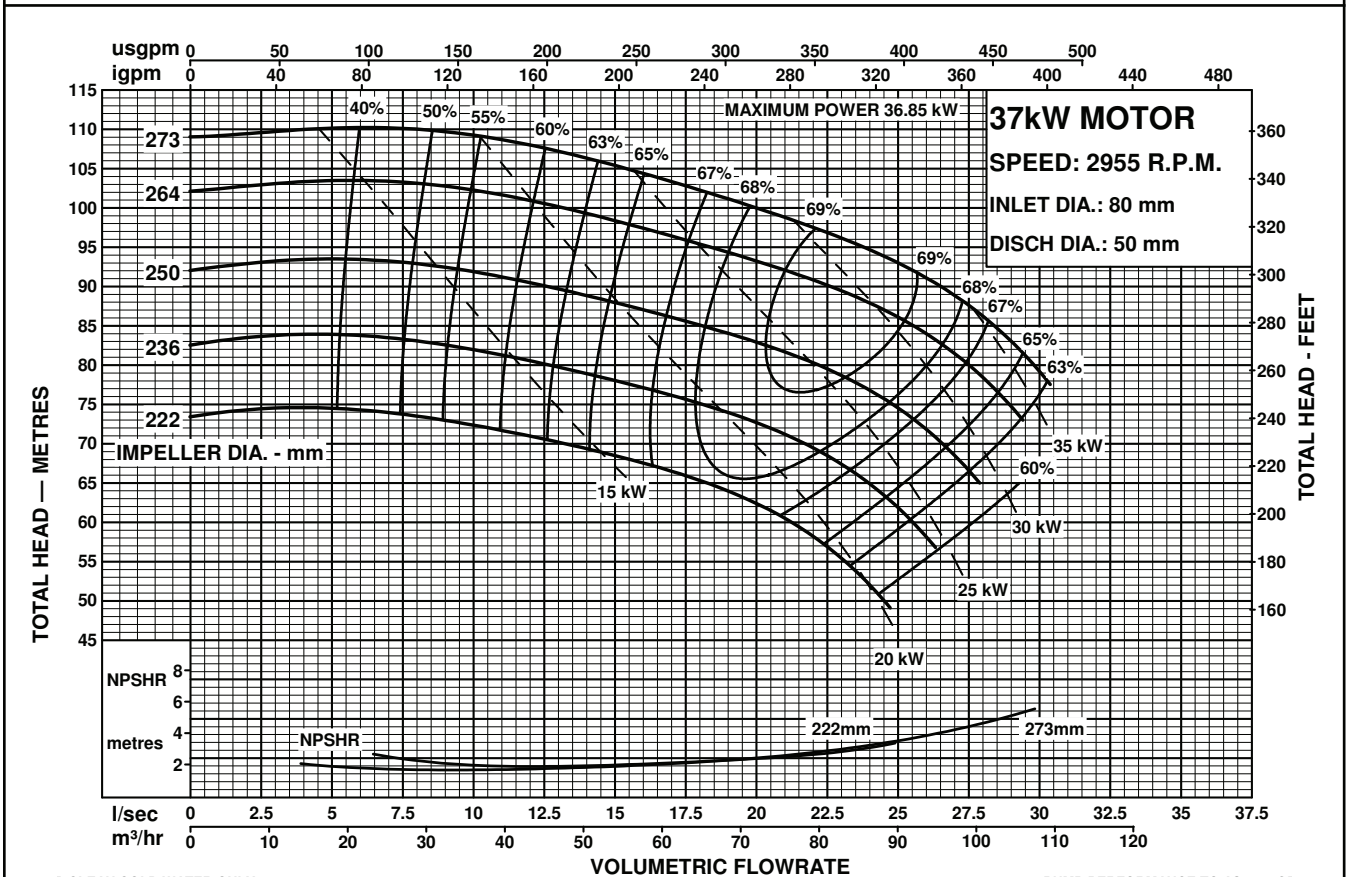

STARLINE

MOTORPUMPS

50Hz PERFORMANCE

MODEL
80x50-250

CENTRIFUGAL PUMP PERFORMANCE DATA

Performance to AS2417 Grade 2 for clean, cold water only.

Performance to AS2417 Grade 2 for clean, cold water only.