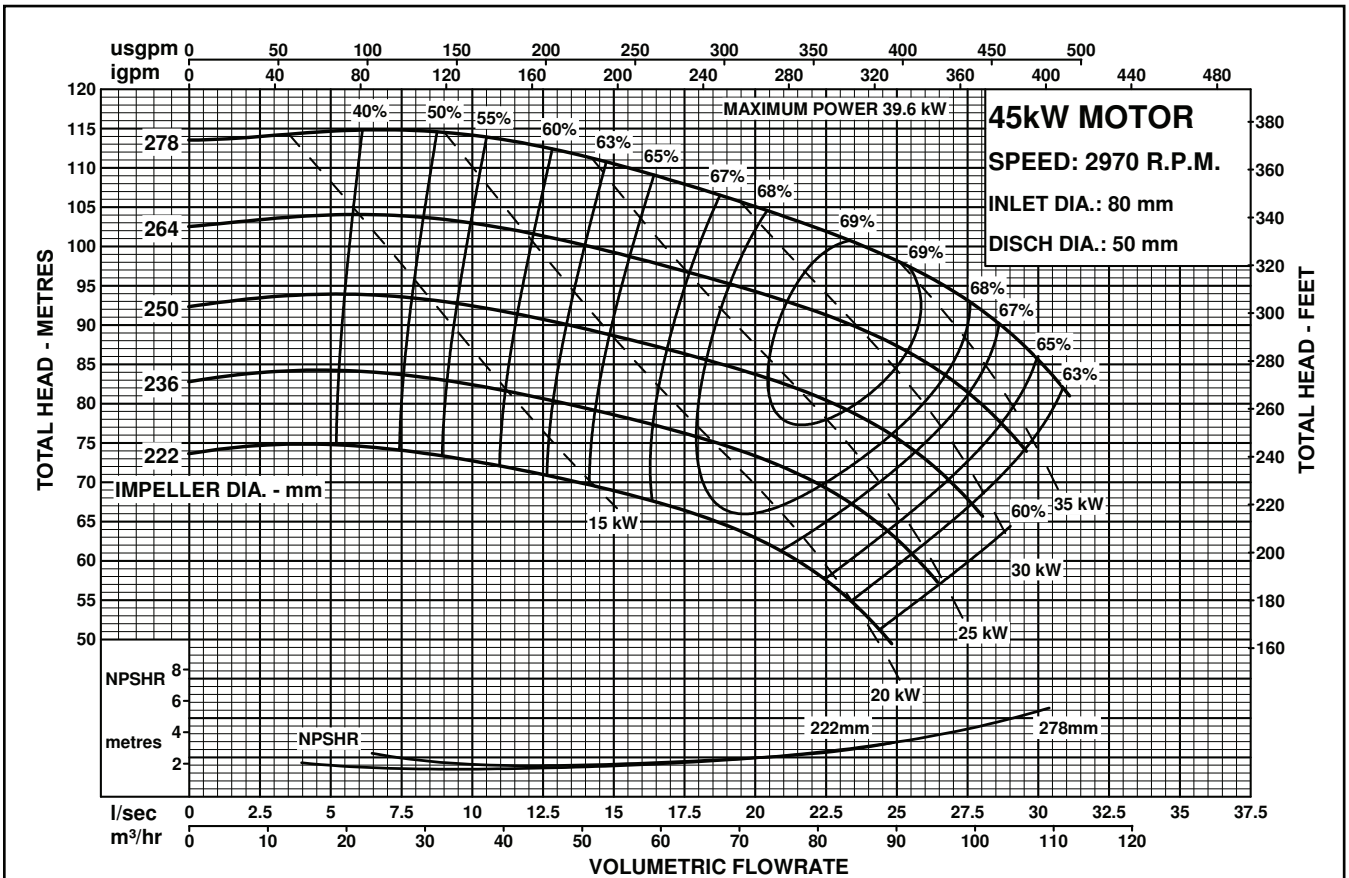

STARLINE

MOTORPUMPS

50Hz PERFORMANCE

MODEL
80x50-250

CENTRIFUGAL PUMP PERFORMANCE DATA

Performance to AS2417 Grade 2 for clean, cold water only.

Performance to AS2417 Grade 2 for clean, cold water only.