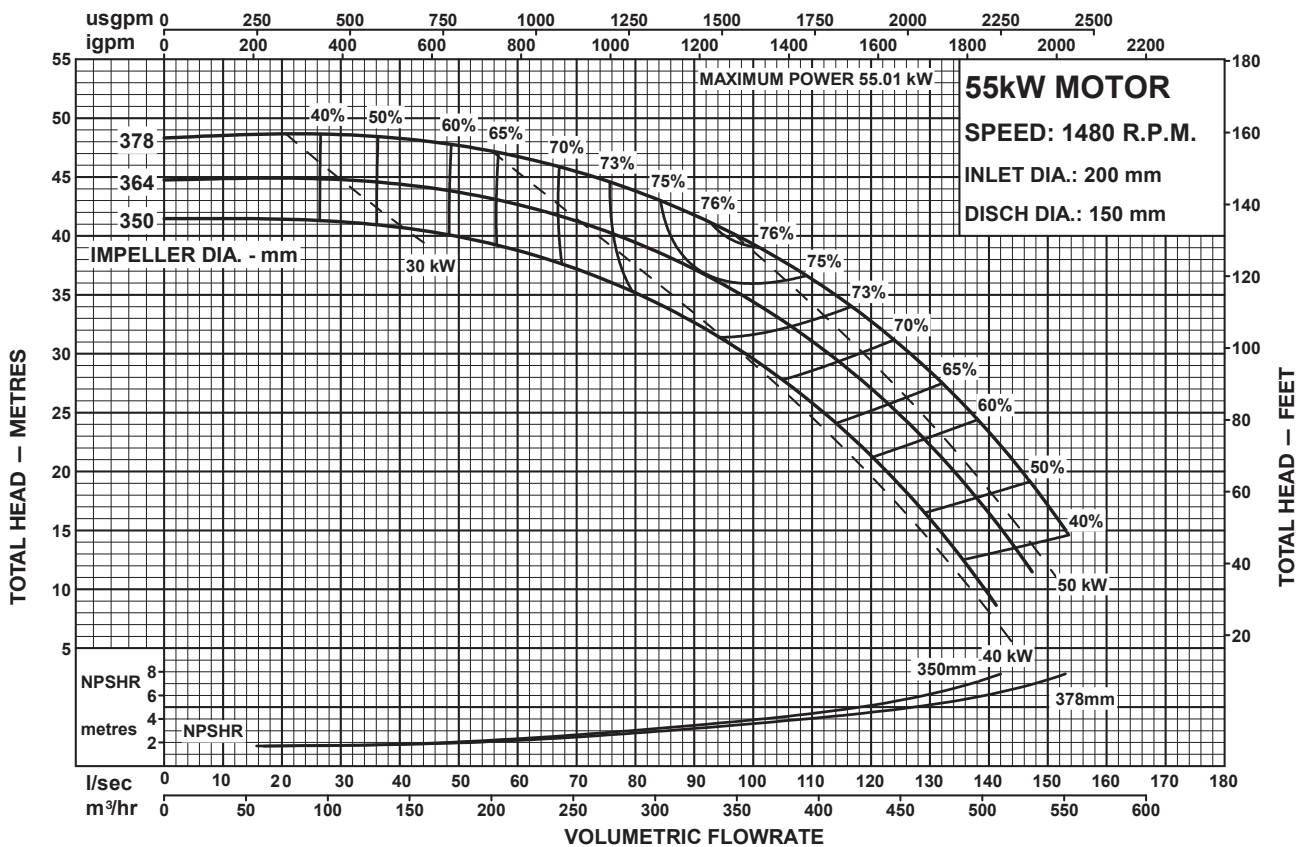

200 x 150-400

Southern Cross

CENTRIFUGAL PUMP PERFORMANCE DATA

Performance to AS2417 Grade 2 for clean, cold water only.

July 2007

Performance to AS2417 Grade 2 for clean, cold water only.

July 2007