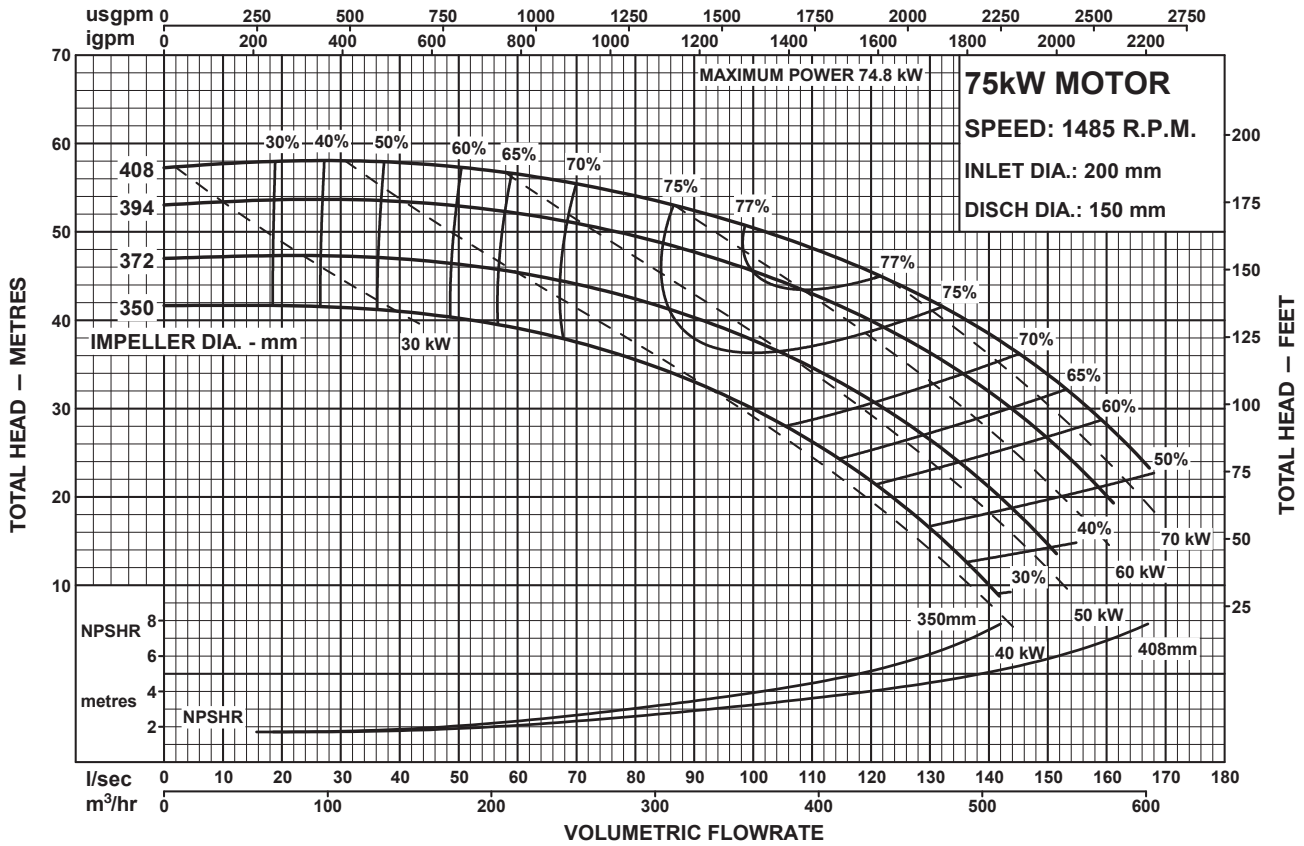

200 x 150-400

Southern Cross

CENTRIFUGAL PUMP PERFORMANCE DATA

Performance to AS2417 Grade 2 for clean, cold water only.

July 2007

Performance to AS2417 Grade 2 for clean, cold water only.

July 2007