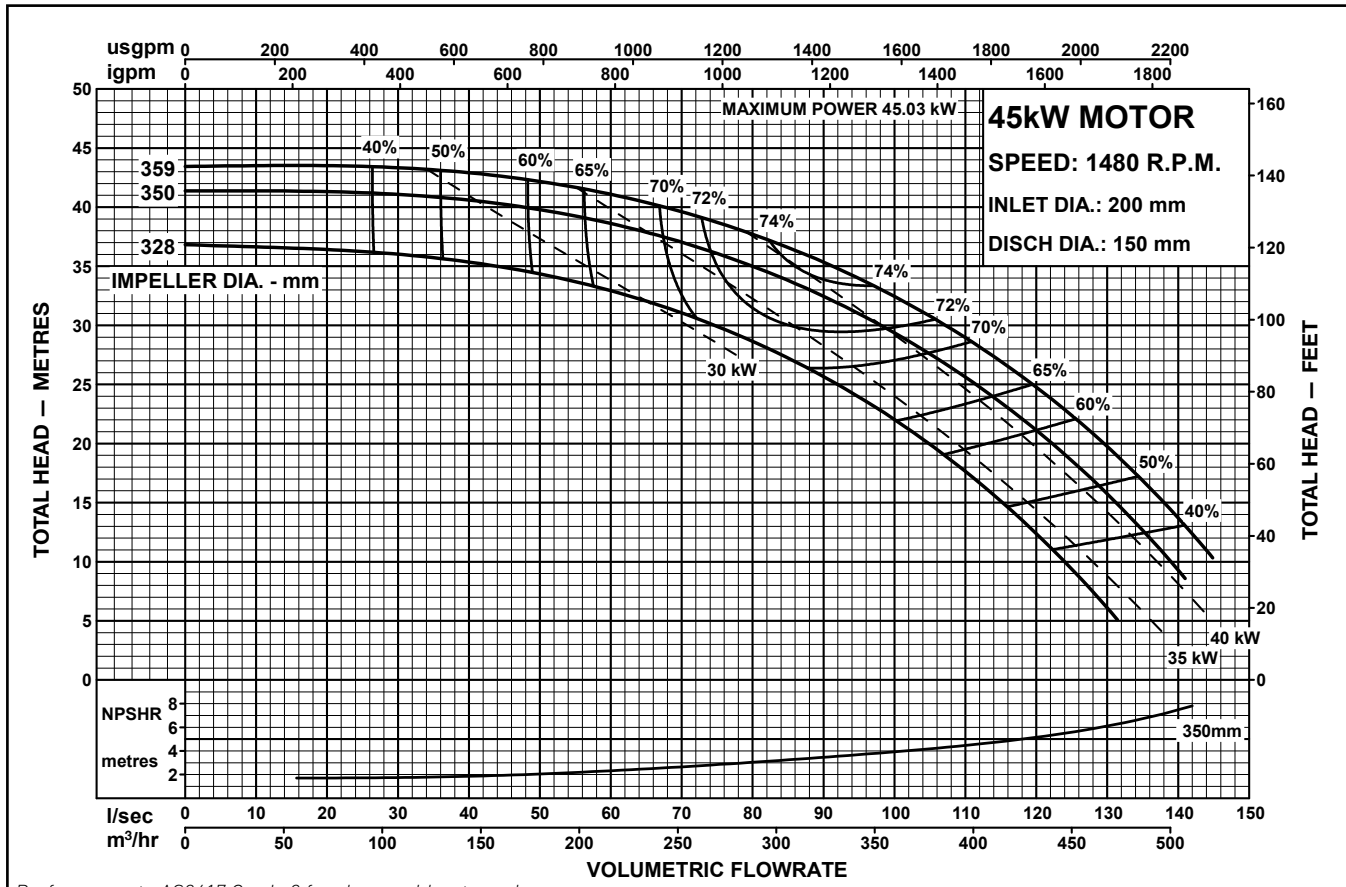

# STARLINE

MOTORPUMPS

50Hz PERFORMANCE

MODEL  
**200x150-400**

CENTRIFUGAL PUMP PERFORMANCE DATA

Performance to AS2417 Grade 2 for clean, cold water only.

Performance to AS2417 Grade 2 for clean, cold water only.

# STARLINE

MOTORPUMPS  
50Hz PERFORMANCE

# MODEL 200x150-400

CENTRIFUGAL PUMP PERFORMANCE DATA

MODEL  
**200x150-400**

**STARLINE**  
MOTORPUMPS  
50Hz PERFORMANCE

# STARLINE

MOTORPUMPS

50Hz PERFORMANCE

MODEL  
**200x150-400**

CENTRIFUGAL PUMP PERFORMANCE DATA

Performance to AS2417 Grade 2 for clean, cold water only.