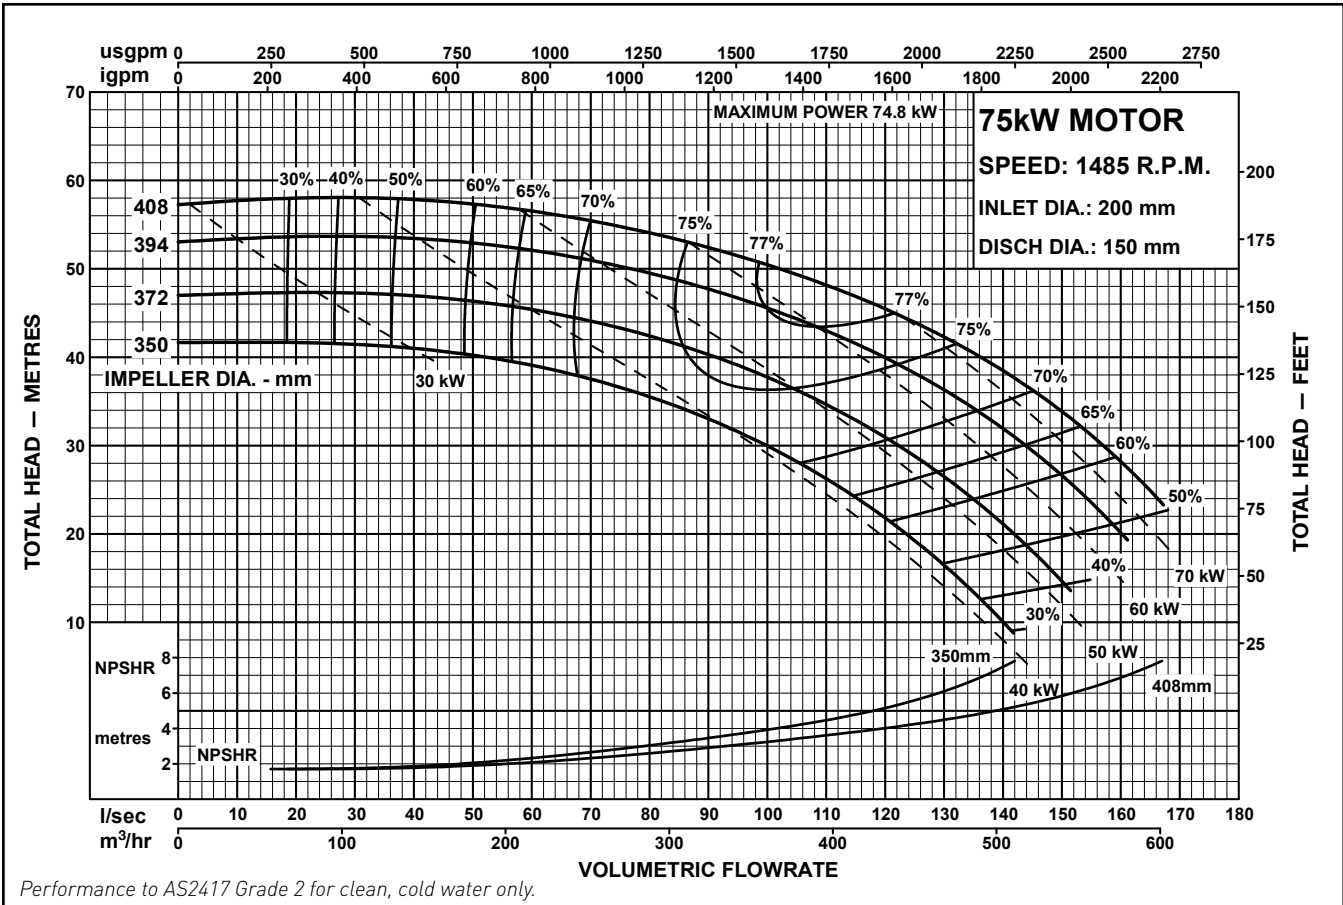

# STARLINE

MOTORPUMPS

50Hz PERFORMANCE

MODEL  
**200x150-400**

CENTRIFUGAL PUMP PERFORMANCE DATA

Performance to AS2417 Grade 2 for clean, cold water only.

Performance to AS2417 Grade 2 for clean, cold water only.

MODEL  
**200x150-400**

**STARLINE**  
MOTORPUMPS  
50Hz PERFORMANCE

# STARLINE

MOTORPUMPS  
50Hz PERFORMANCE

# MODEL 200x150-400

CENTRIFUGAL PUMP PERFORMANCE DATA

MODEL  
**200x150-400**

**STARLINE**  
MOTORPUMPS  
50Hz PERFORMANCE