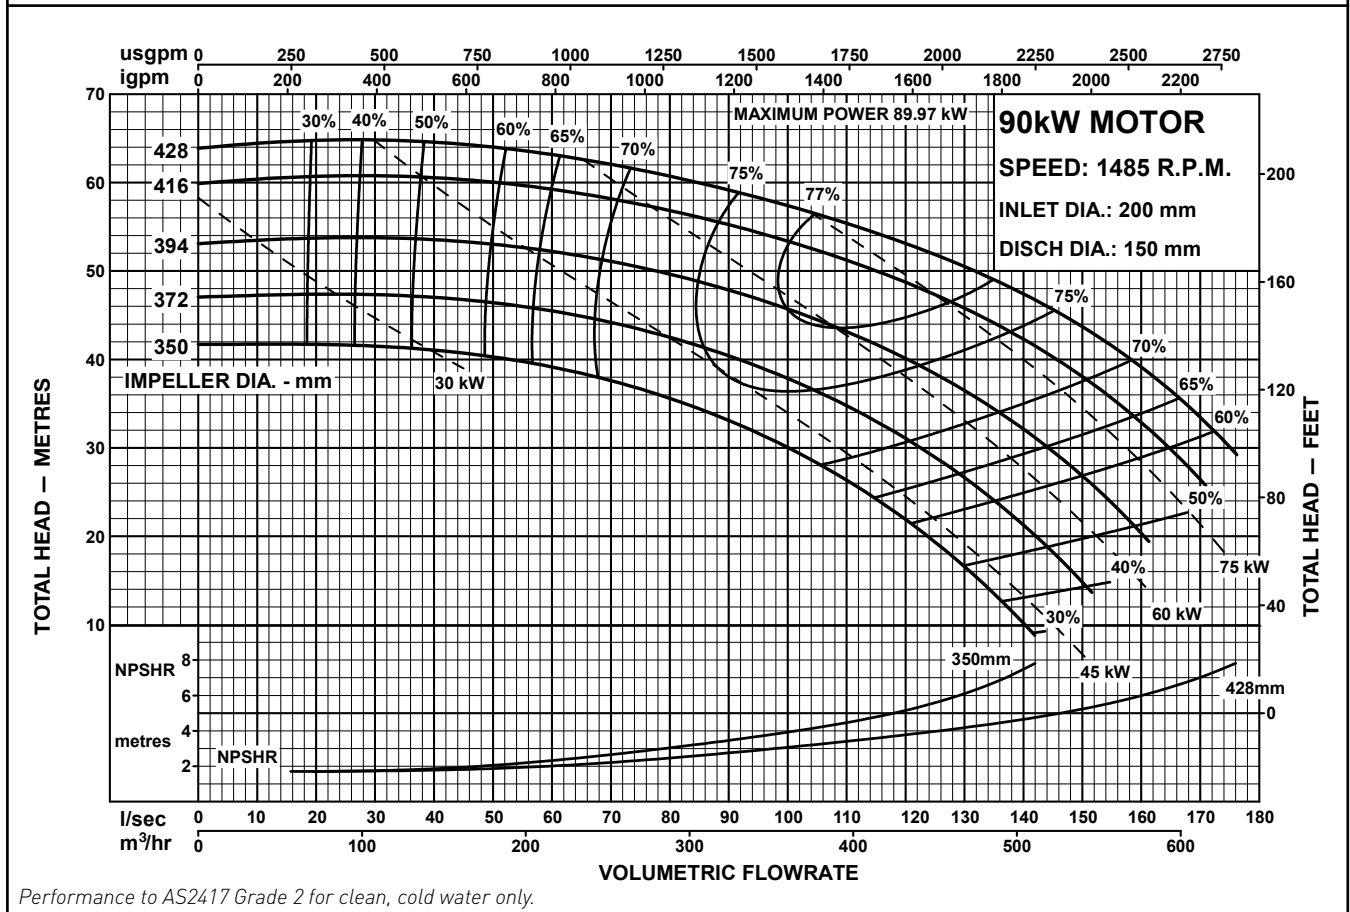

# STARLINE

MOTORPUMPS

50Hz PERFORMANCE

MODEL  
**200x150-400**

CENTRIFUGAL PUMP PERFORMANCE DATA

Performance to AS2417 Grade 2 for clean, cold water only.

Performance to AS2417 Grade 2 for clean, cold water only.

MODEL  
**200x150-400**

**STARLINE**  
MOTORPUMPS  
50Hz PERFORMANCE

# STARLINE

MOTORPUMPS  
50Hz PERFORMANCE

# MODEL 200x150-400

CENTRIFUGAL PUMP PERFORMANCE DATA

MODEL  
**200x150-400**

**STARLINE**  
MOTORPUMPS  
50Hz PERFORMANCE