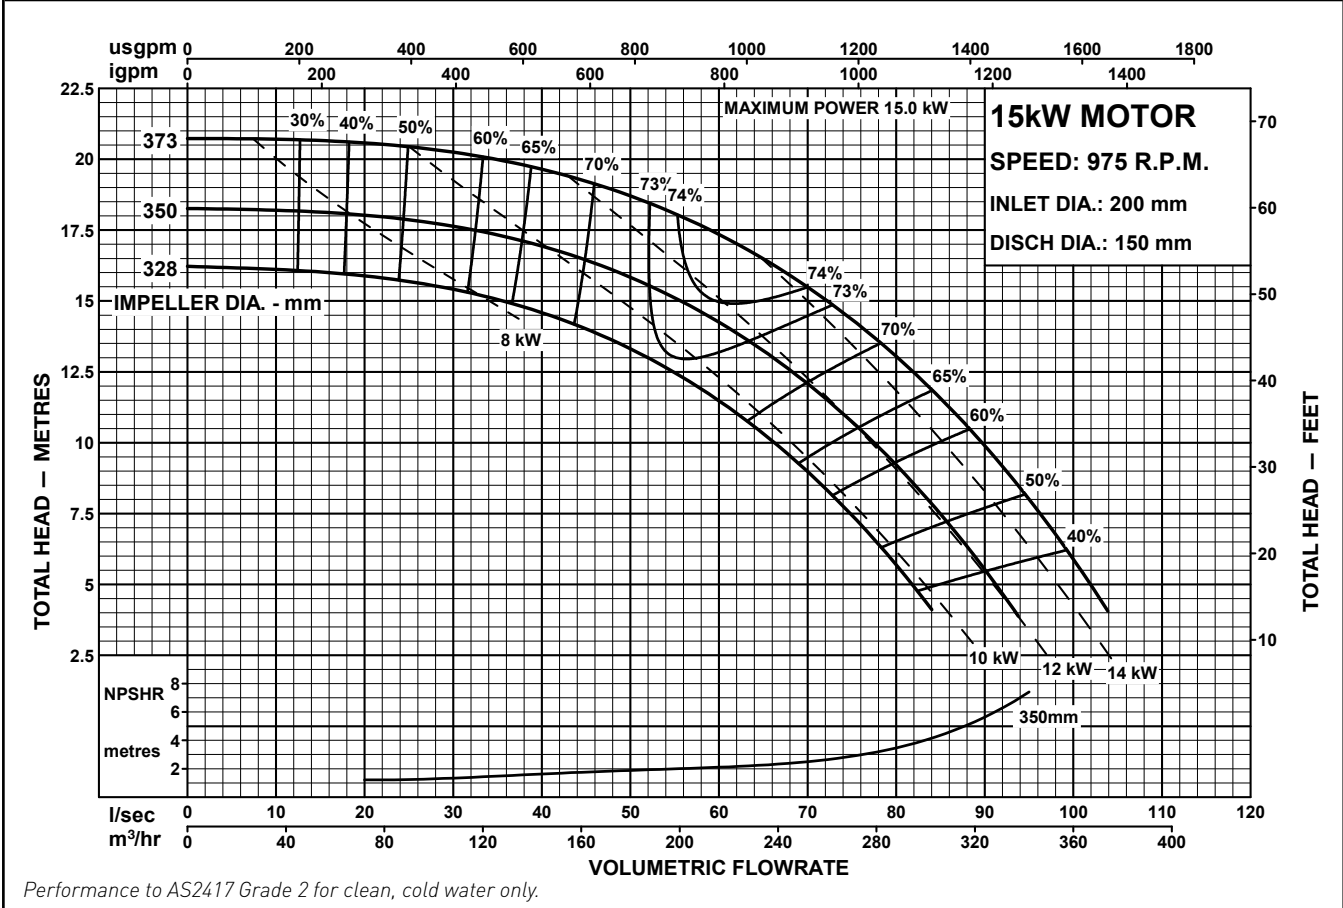

# STARLINE

MOTORPUMPS

50Hz PERFORMANCE

MODEL  
**200x150-400**

CENTRIFUGAL PUMP PERFORMANCE DATA

Performance to AS2417 Grade 2 for clean, cold water only.

Performance to AS2417 Grade 2 for clean, cold water only.

MODEL  
**200x150-400**

**STARLINE**  
MOTORPUMPS  
50Hz PERFORMANCE

# MODEL 200x150-400

CENTRIFUGAL PUMP PERFORMANCE DATA

MODEL  
**200x150-400**

**STARLINE**  
MOTORPUMPS  
50Hz PERFORMANCE