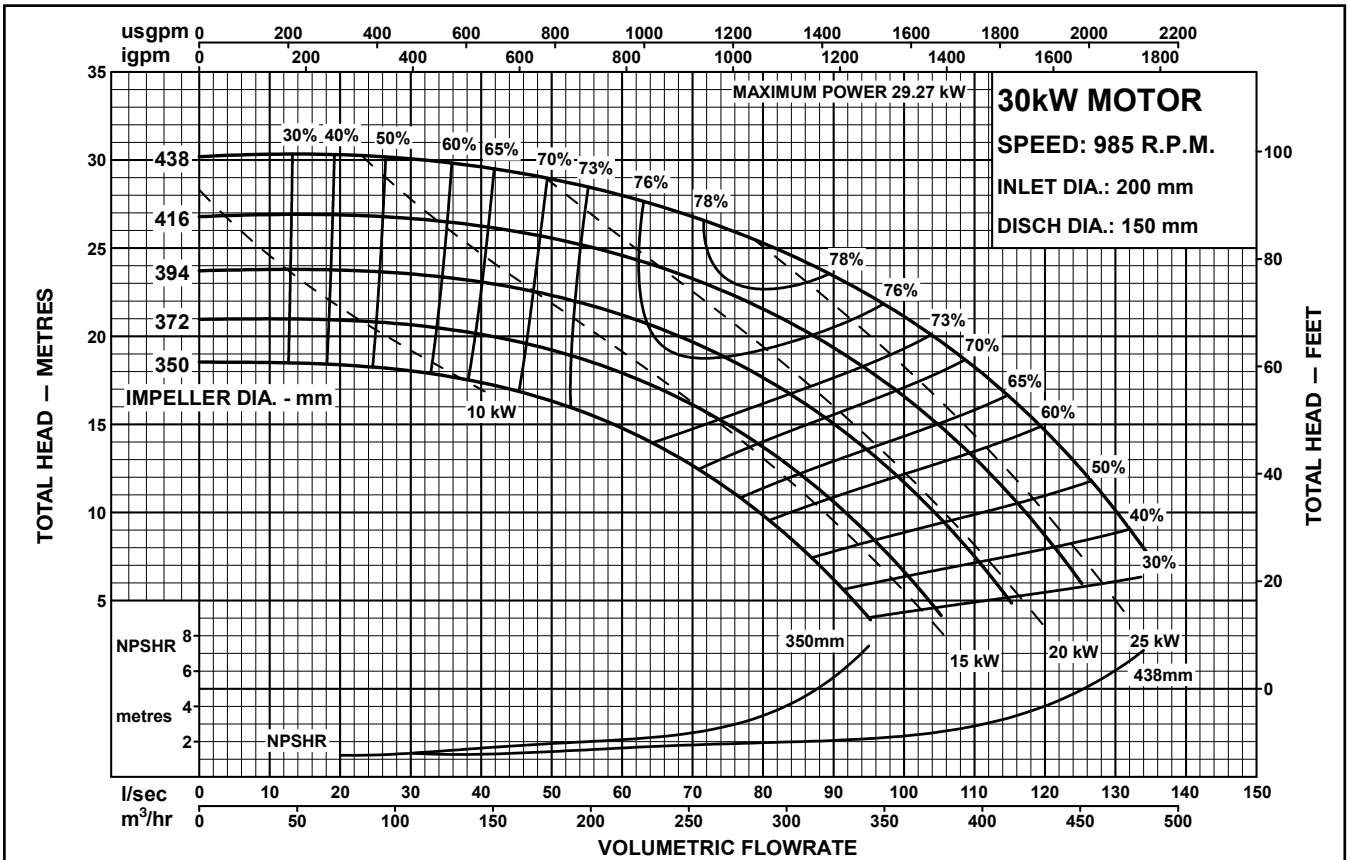

# STARLINE

MOTORPUMPS

50Hz PERFORMANCE

MODEL  
**200x150-400**

CENTRIFUGAL PUMP PERFORMANCE DATA

Performance to AS2417 Grade 2 for clean, cold water only.

Performance to AS2417 Grade 2 for clean, cold water only.

MODEL  
**200x150-400**

**STARLINE**  
MOTORPUMPS  
50Hz PERFORMANCE

# STARLINE

MOTORPUMPS  
50Hz PERFORMANCE

# MODEL 200x150-400

CENTRIFUGAL PUMP PERFORMANCE DATA

MODEL  
**200x150-400**

**STARLINE**  
MOTORPUMPS  
50Hz PERFORMANCE