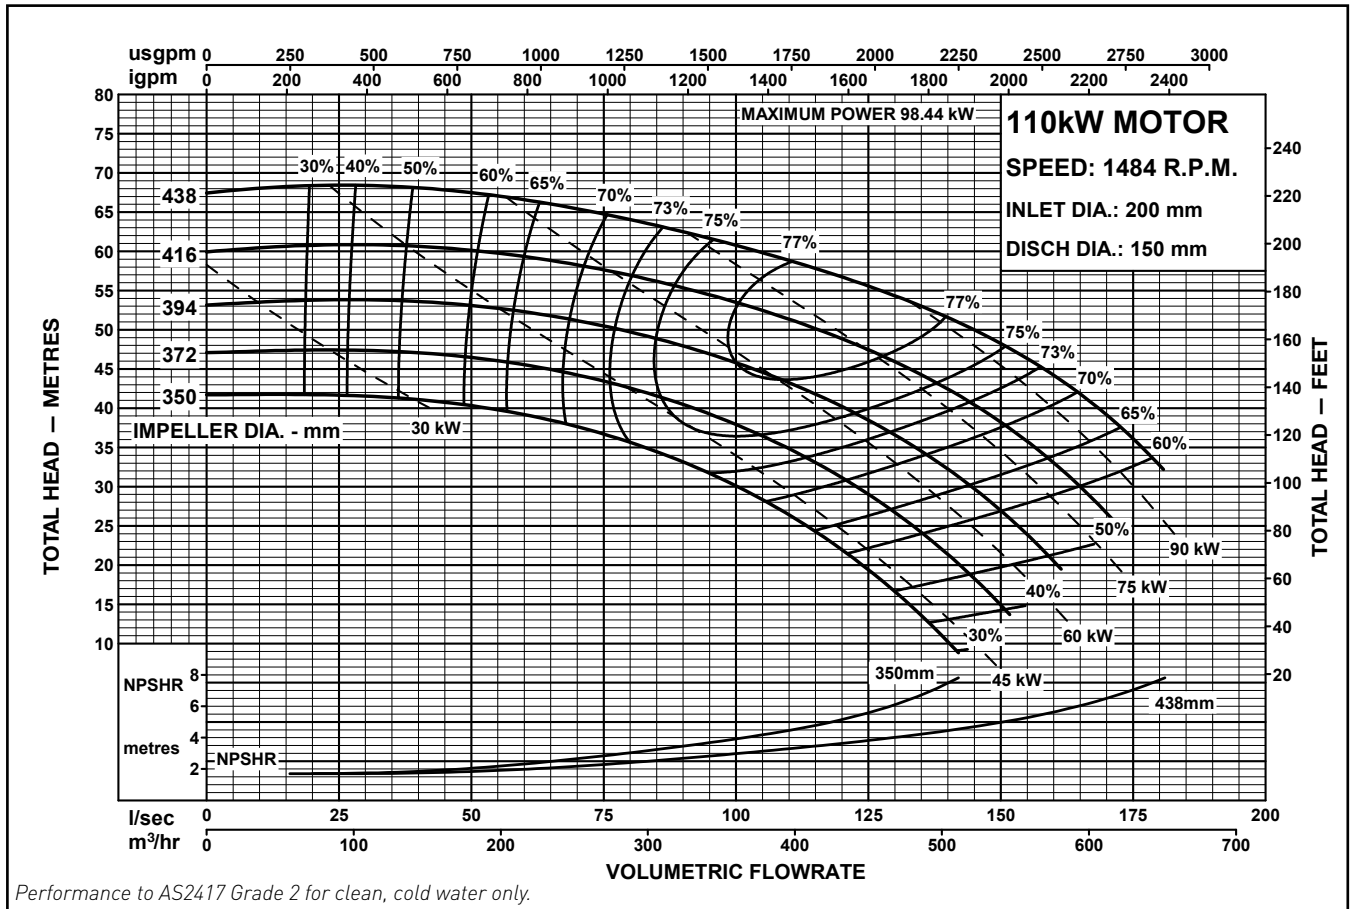

# STARLINE

MOTORPUMPS

50Hz PERFORMANCE

MODEL  
**200x150-400**

CENTRIFUGAL PUMP PERFORMANCE DATA

Performance to AS2417 Grade 2 for clean, cold water only.

Performance to AS2417 Grade 2 for clean, cold water only.

MODEL  
**200x150-400**

**STARLINE**  
MOTORPUMPS  
50Hz PERFORMANCE

# STARLINE

MOTORPUMPS  
50Hz PERFORMANCE

# MODEL 200x150-400

CENTRIFUGAL PUMP PERFORMANCE DATA

MODEL  
**200x150-400**

**STARLINE**  
MOTORPUMPS  
50Hz PERFORMANCE