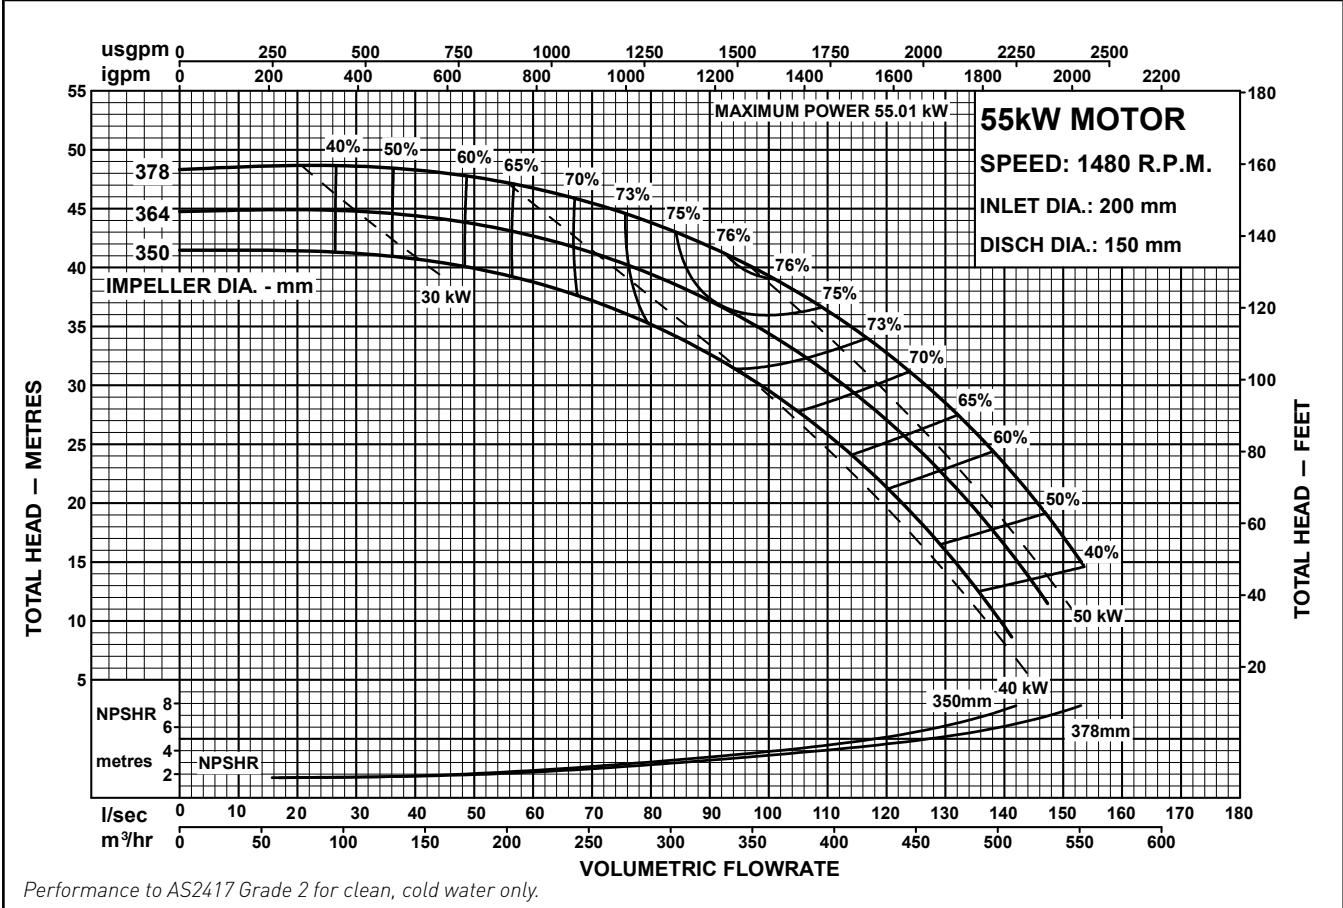

# STARLINE

MOTORPUMPS

50Hz PERFORMANCE

MODEL  
**200x150-400**

CENTRIFUGAL PUMP PERFORMANCE DATA

Performance to AS2417 Grade 2 for clean, cold water only.

Performance to AS2417 Grade 2 for clean, cold water only.

MODEL  
**200x150-400**

**STARLINE**  
MOTORPUMPS  
50Hz PERFORMANCE

# STARLINE

MOTORPUMPS  
50Hz PERFORMANCE

# MODEL 200x150-400

CENTRIFUGAL PUMP PERFORMANCE DATA

MODEL  
**200x150-400**

**STARLINE**  
MOTORPUMPS  
50Hz PERFORMANCE