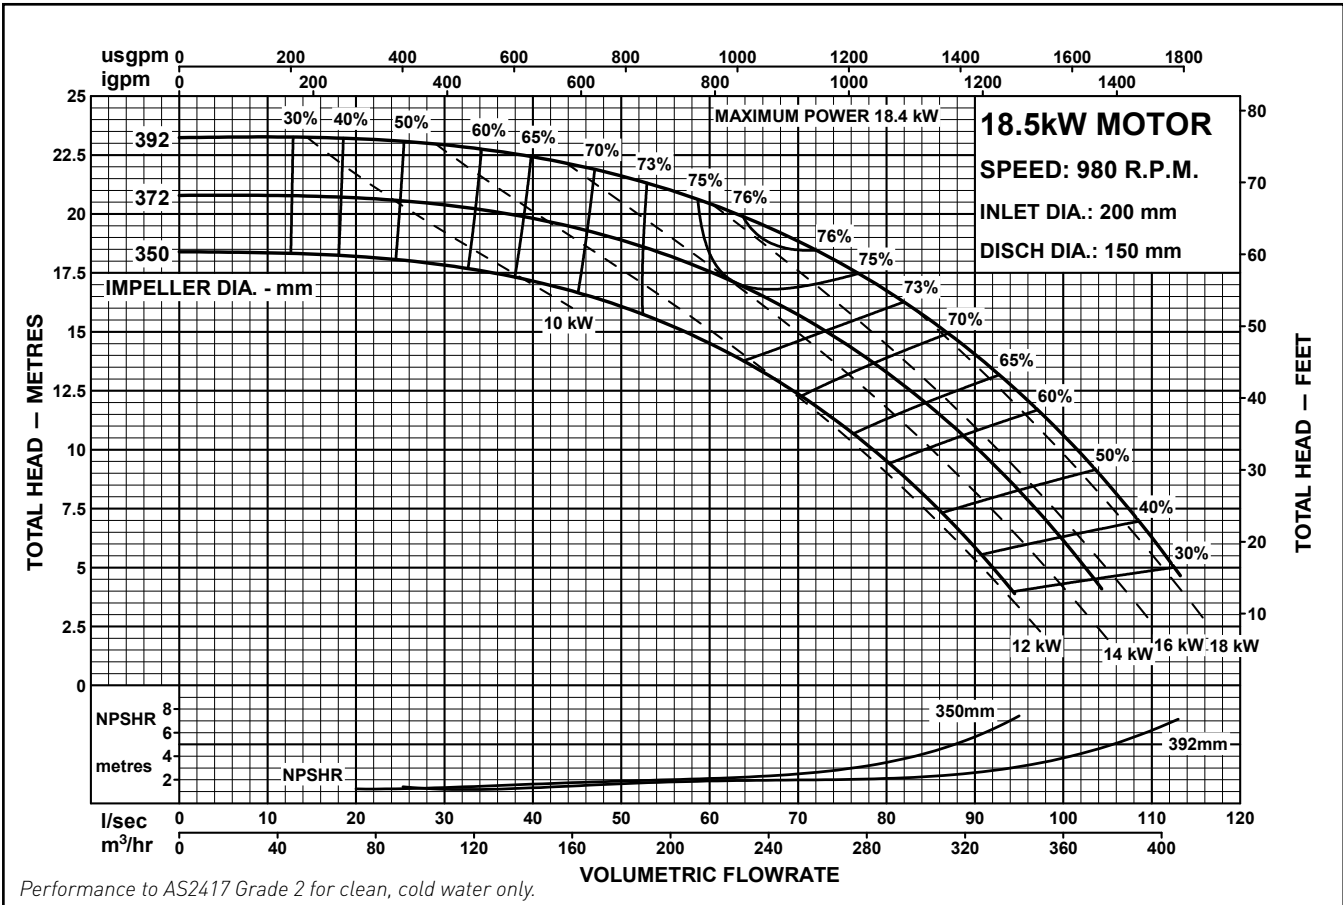

# STARLINE

MOTORPUMPS

50Hz PERFORMANCE

MODEL  
**200x150-400**

CENTRIFUGAL PUMP PERFORMANCE DATA

Performance to AS2417 Grade 2 for clean, cold water only.

Performance to AS2417 Grade 2 for clean, cold water only.

MODEL  
**200x150-400**

**STARLINE**  
MOTORPUMPS  
50Hz PERFORMANCE

# STARLINE

MOTORPUMPS  
50Hz PERFORMANCE

# MODEL 200x150-400

CENTRIFUGAL PUMP PERFORMANCE DATA

MODEL  
**200x150-400**

**STARLINE**  
MOTORPUMPS  
50Hz PERFORMANCE