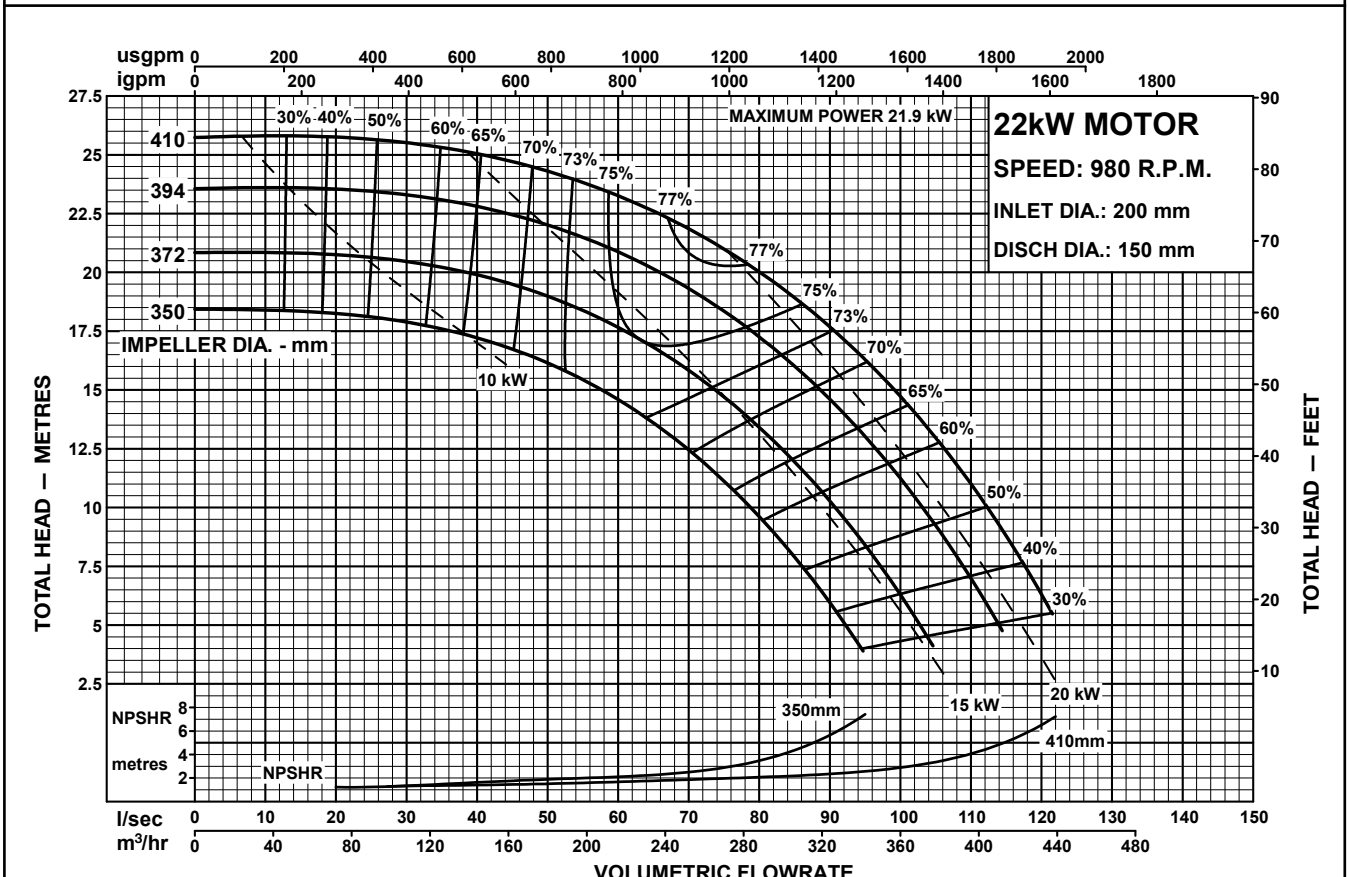

# STARLINE

MOTORPUMPS

50Hz PERFORMANCE

MODEL  
**200x150-400**

CENTRIFUGAL PUMP PERFORMANCE DATA

Performance to AS2417 Grade 2 for clean, cold water only.

Performance to AS2417 Grade 2 for clean, cold water only.

MODEL  
**200x150-400**

**STARLINE**  
MOTORPUMPS  
50Hz PERFORMANCE

# MODEL 200x150-400

CENTRIFUGAL PUMP PERFORMANCE DATA

MODEL  
**200x150-400**

**STARLINE**  
MOTORPUMPS  
50Hz PERFORMANCE