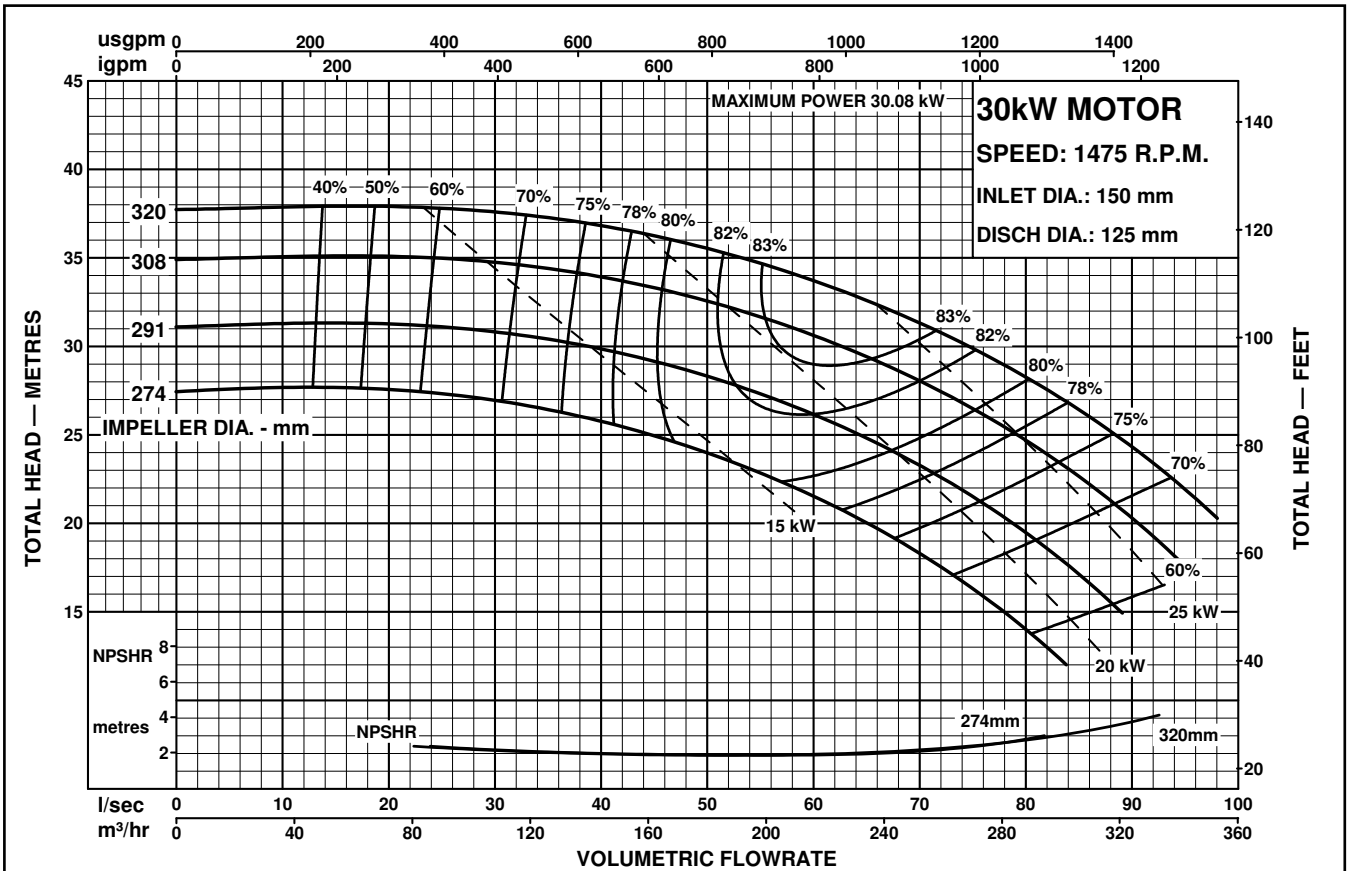

MODEL
150x125-315

STARLINE
MOTORPUMPS
50Hz PERFORMANCE

Performance to AS2417 Grade 2 for clean, cold water only.

Performance to AS2417 Grade 2 for clean, cold water only.

STARLINE

MOTORPUMPS
50Hz PERFORMANCE

MODEL
150x125-315

CENTRIFUGAL PUMP PERFORMANCE DATA

Performance to AS2417 Grade 2 for clean, cold water only.

Performance to AS2417 Grade 2 for clean, cold water only.

MODEL
150x125-315

STARLINE
MOTORPUMPS
50Hz PERFORMANCE