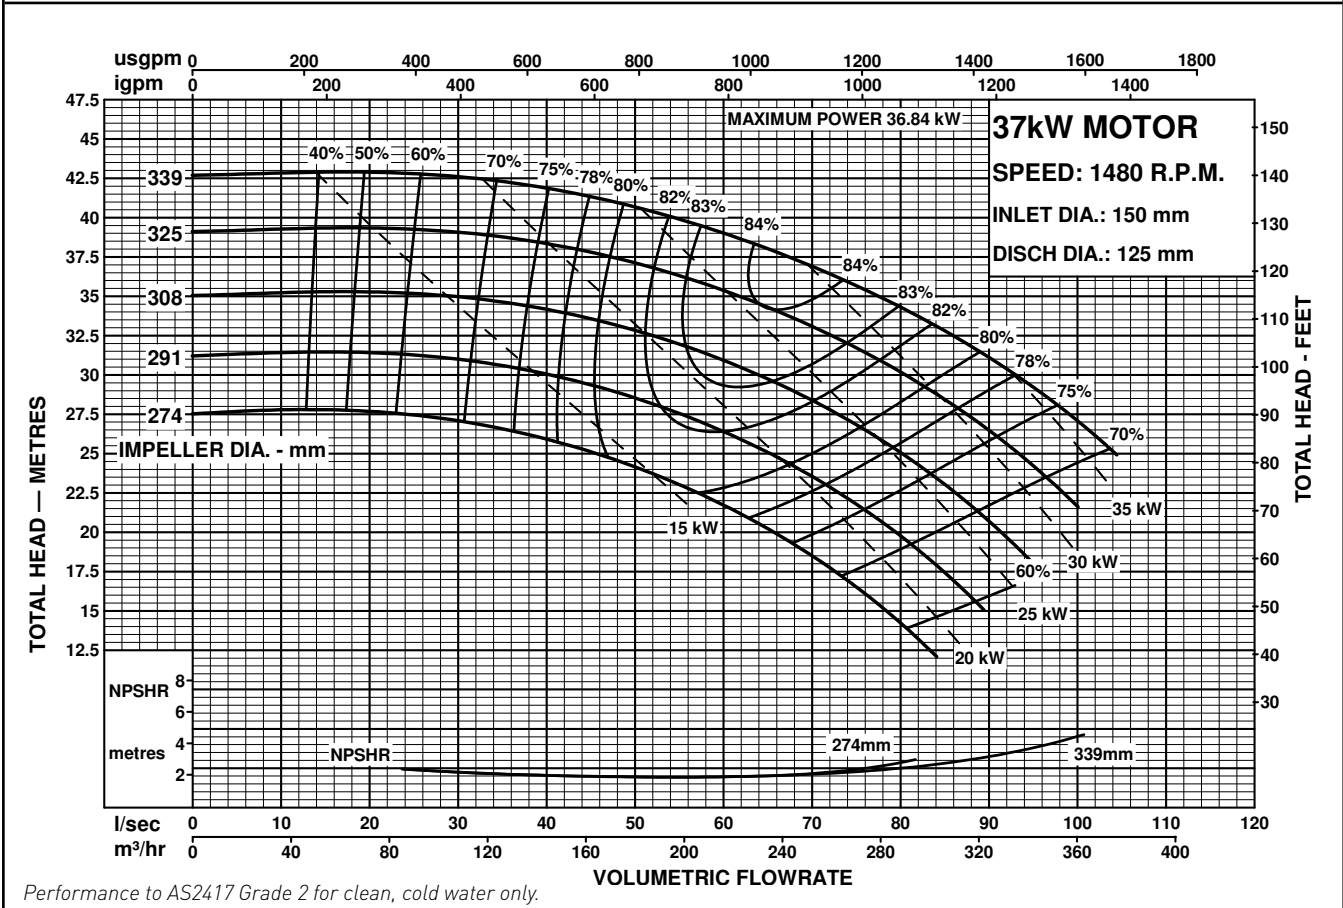

MODEL
150x125-315

STARLINE
MOTORPUMPS
50Hz PERFORMANCE

Performance to AS2417 Grade 2 for clean, cold water only.

Performance to AS2417 Grade 2 for clean, cold water only.

STARLINE

MOTORPUMPS
50Hz PERFORMANCE

MODEL
150x125-315

CENTRIFUGAL PUMP PERFORMANCE DATA

Performance to AS2417 Grade 2 for clean, cold water only.

Performance to AS2417 Grade 2 for clean, cold water only.

MODEL
150x125-315

STARLINE
MOTORPUMPS
50Hz PERFORMANCE