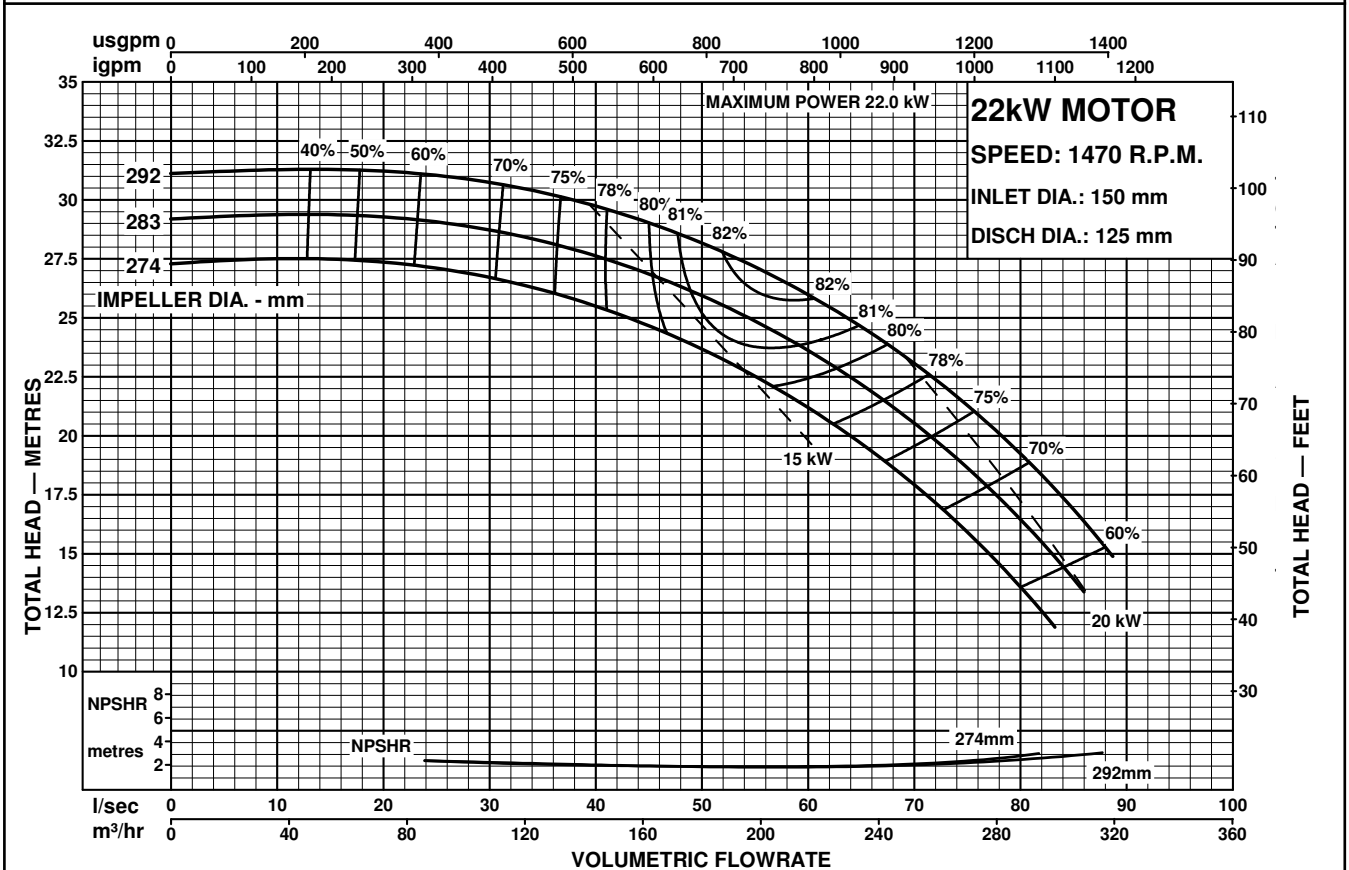

MODEL
150x125-315

STARLINE
MOTORPUMPS
50Hz PERFORMANCE

Performance to AS2417 Grade 2 for clean, cold water only.

Performance to AS2417 Grade 2 for clean, cold water only.

STARLINE

MOTORPUMPS
50Hz PERFORMANCE

MODEL
150x125-315

CENTRIFUGAL PUMP PERFORMANCE DATA

Performance to AS2417 Grade 2 for clean, cold water only.

Performance to AS2417 Grade 2 for clean, cold water only.

MODEL
150x125-315

STARLINE
MOTORPUMPS
50Hz PERFORMANCE