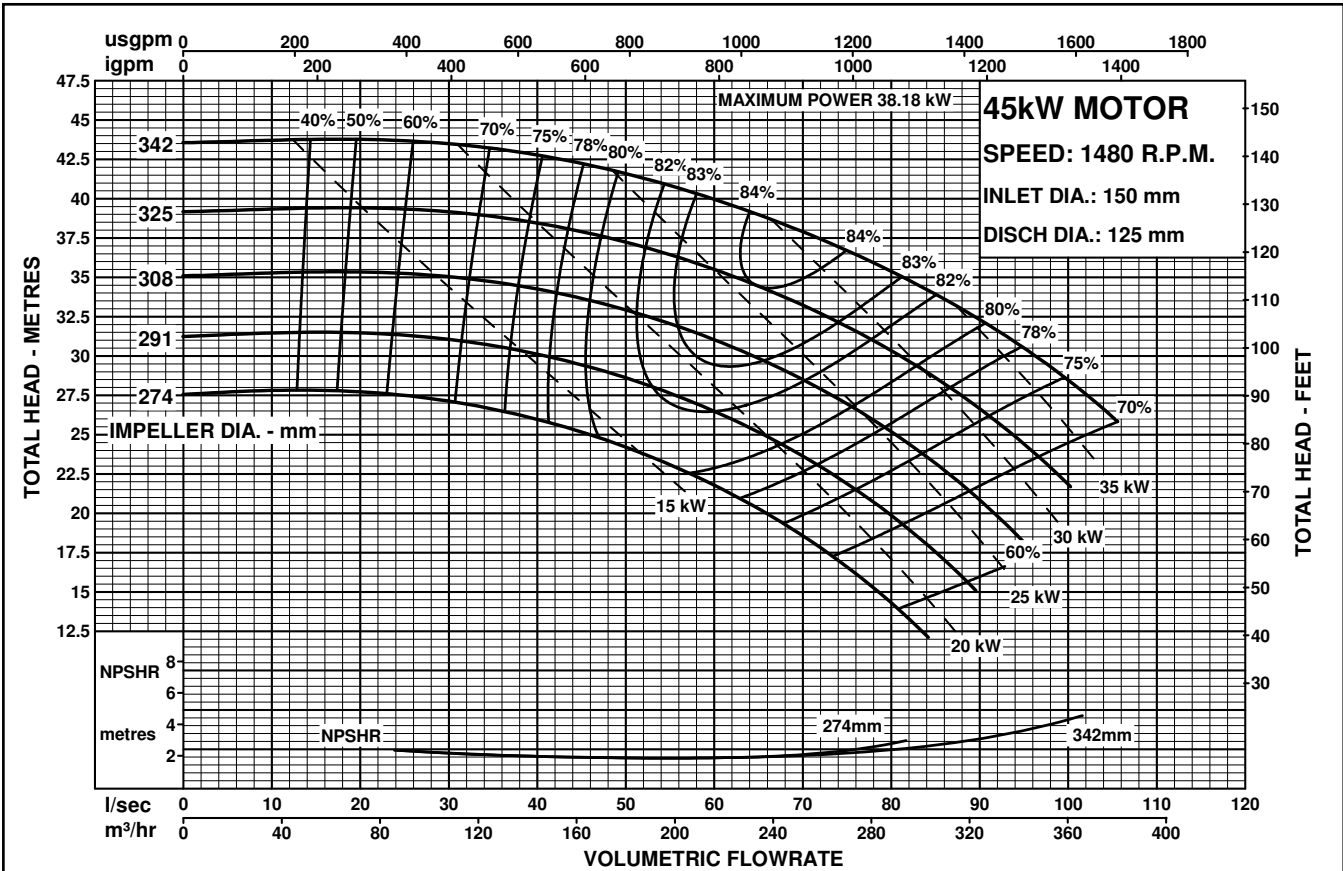

MODEL
150x125-315

STARLINE
MOTORPUMPS
50Hz PERFORMANCE

Performance to AS2417 Grade 2 for clean, cold water only.

Performance to AS2417 Grade 2 for clean, cold water only.

STARLINE

MOTORPUMPS
50Hz PERFORMANCE

MODEL
150x125-315

CENTRIFUGAL PUMP PERFORMANCE DATA

Performance to AS2417 Grade 2 for clean, cold water only.

Performance to AS2417 Grade 2 for clean, cold water only.

MODEL
150x125-315

STARLINE
MOTORPUMPS
50Hz PERFORMANCE