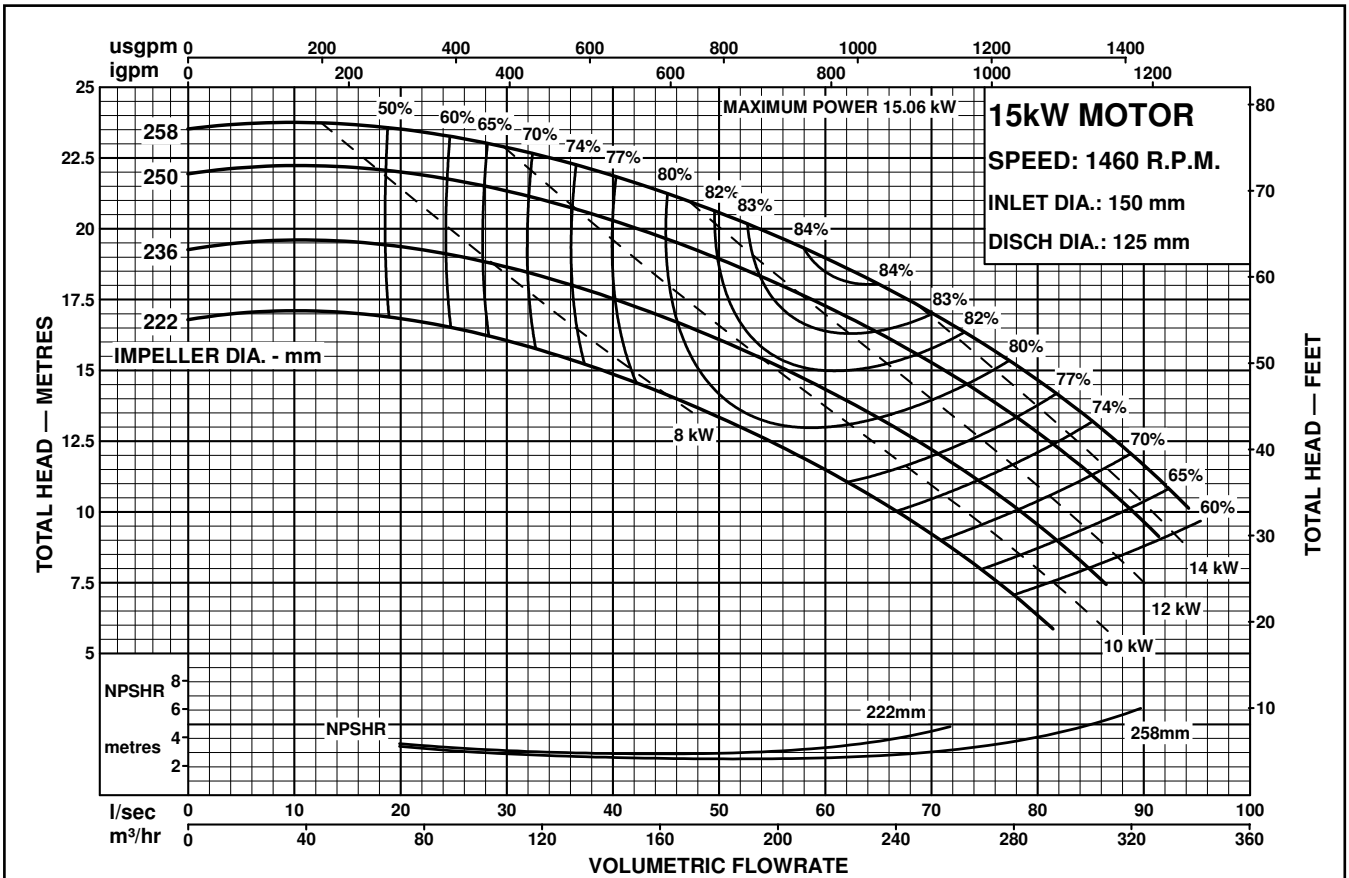

MODEL  
**150x125-250**

**STARLINE**  
MOTORPUMPS  
50Hz PERFORMANCE

Performance to AS2417 Grade 2 for clean, cold water only.

Performance to AS2417 Grade 2 for clean, cold water only.

# STARLINE

MOTORPUMPS  
50Hz PERFORMANCE

MODEL  
**150x125-250**

CENTRIFUGAL PUMP PERFORMANCE DATA

Performance to AS2417 Grade 2 for clean, cold water only.

Performance to AS2417 Grade 2 for clean, cold water only.