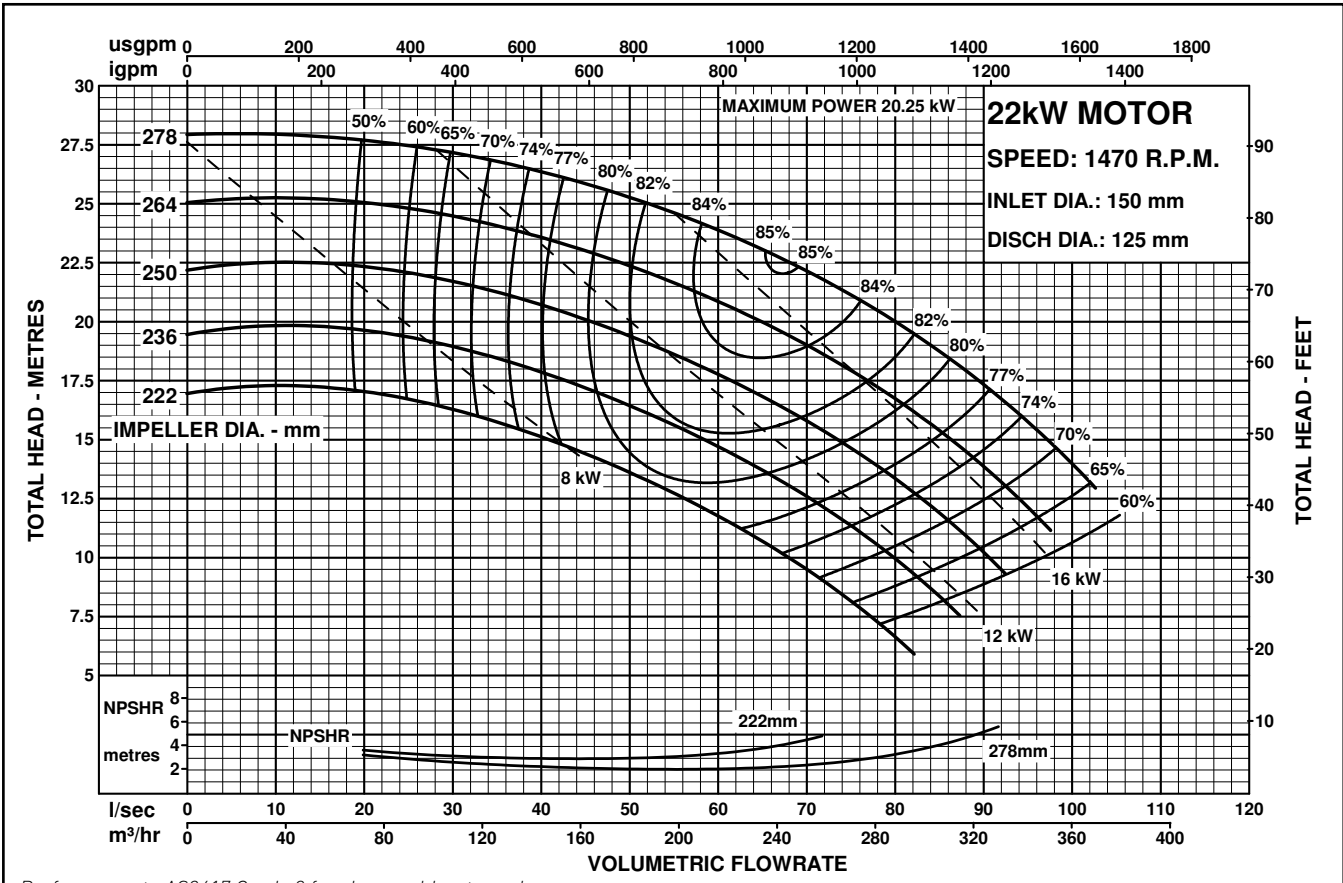

MODEL  
**150x125-250**

**STARLINE**  
MOTORPUMPS  
50Hz PERFORMANCE

Performance to AS2417 Grade 2 for clean, cold water only.

Performance to AS2417 Grade 2 for clean, cold water only.

# STARLINE

MOTORPUMPS  
50Hz PERFORMANCE

MODEL  
**150x125-250**

CENTRIFUGAL PUMP PERFORMANCE DATA

Performance to AS2417 Grade 2 for clean, cold water only.

Performance to AS2417 Grade 2 for clean, cold water only.