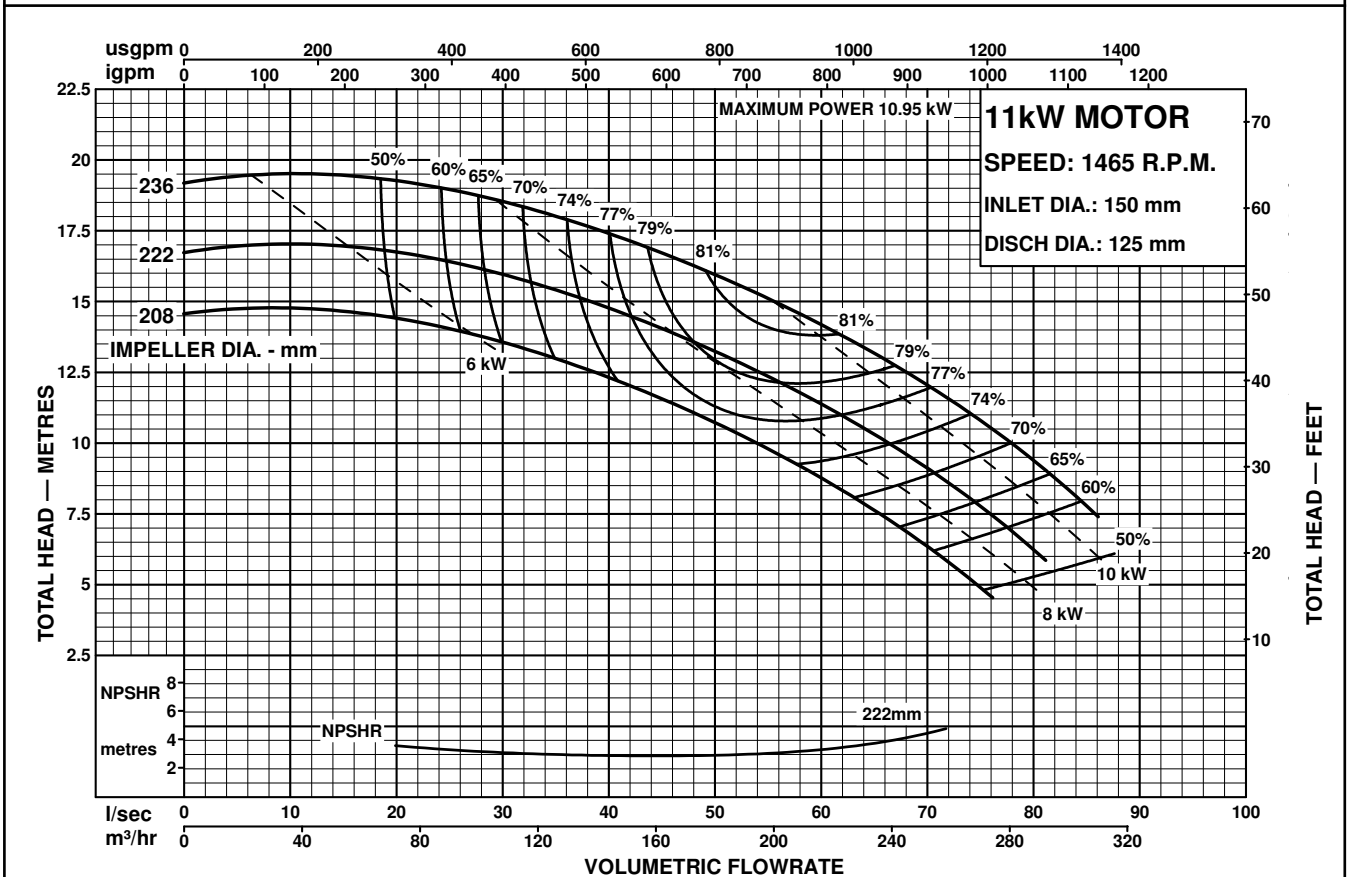

MODEL  
**150x125-250**

**STARLINE**  
MOTORPUMPS  
50Hz PERFORMANCE

Performance to AS2417 Grade 2 for clean, cold water only.

Performance to AS2417 Grade 2 for clean, cold water only.

# STARLINE

MOTORPUMPS  
50Hz PERFORMANCE

MODEL  
**150x125-250**

CENTRIFUGAL PUMP PERFORMANCE DATA

Performance to AS2417 Grade 2 for clean, cold water only.

Performance to AS2417 Grade 2 for clean, cold water only.