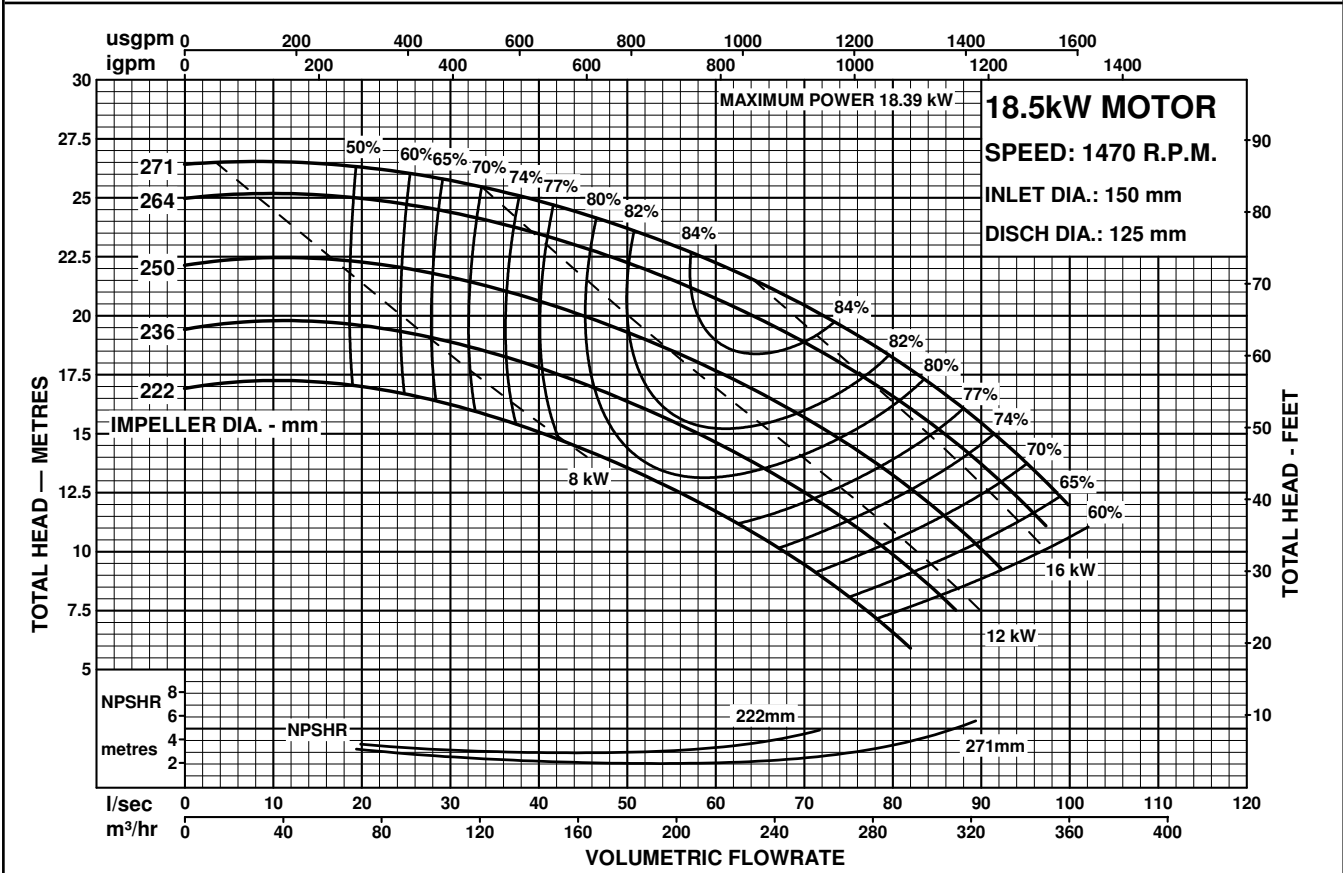

MODEL  
**150x125-250**

**STARLINE**  
MOTORPUMPS  
50Hz PERFORMANCE

Performance to AS2417 Grade 2 for clean, cold water only.

Performance to AS2417 Grade 2 for clean, cold water only.

# STARLINE

MOTORPUMPS  
50Hz PERFORMANCE

MODEL  
**150x125-250**

CENTRIFUGAL PUMP PERFORMANCE DATA

Performance to AS2417 Grade 2 for clean, cold water only.

Performance to AS2417 Grade 2 for clean, cold water only.