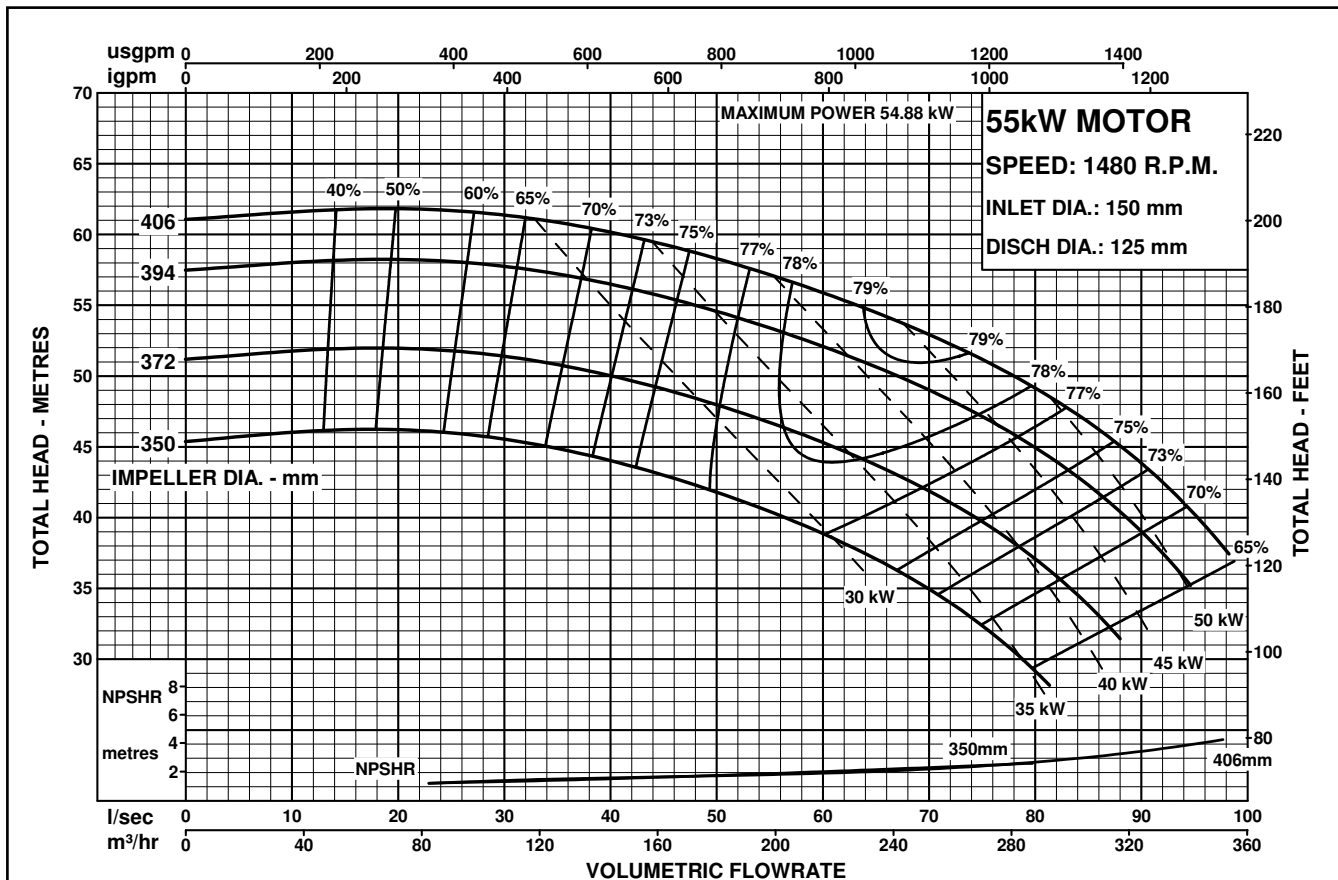

STARLINE

MOTORPUMPS
50Hz PERFORMANCE

MODEL
150x125-400

CENTRIFUGAL PUMP PERFORMANCE DATA

Performance to AS2417 Grade 2 for clean, cold water only.

Performance to AS2417 Grade 2 for clean, cold water only.