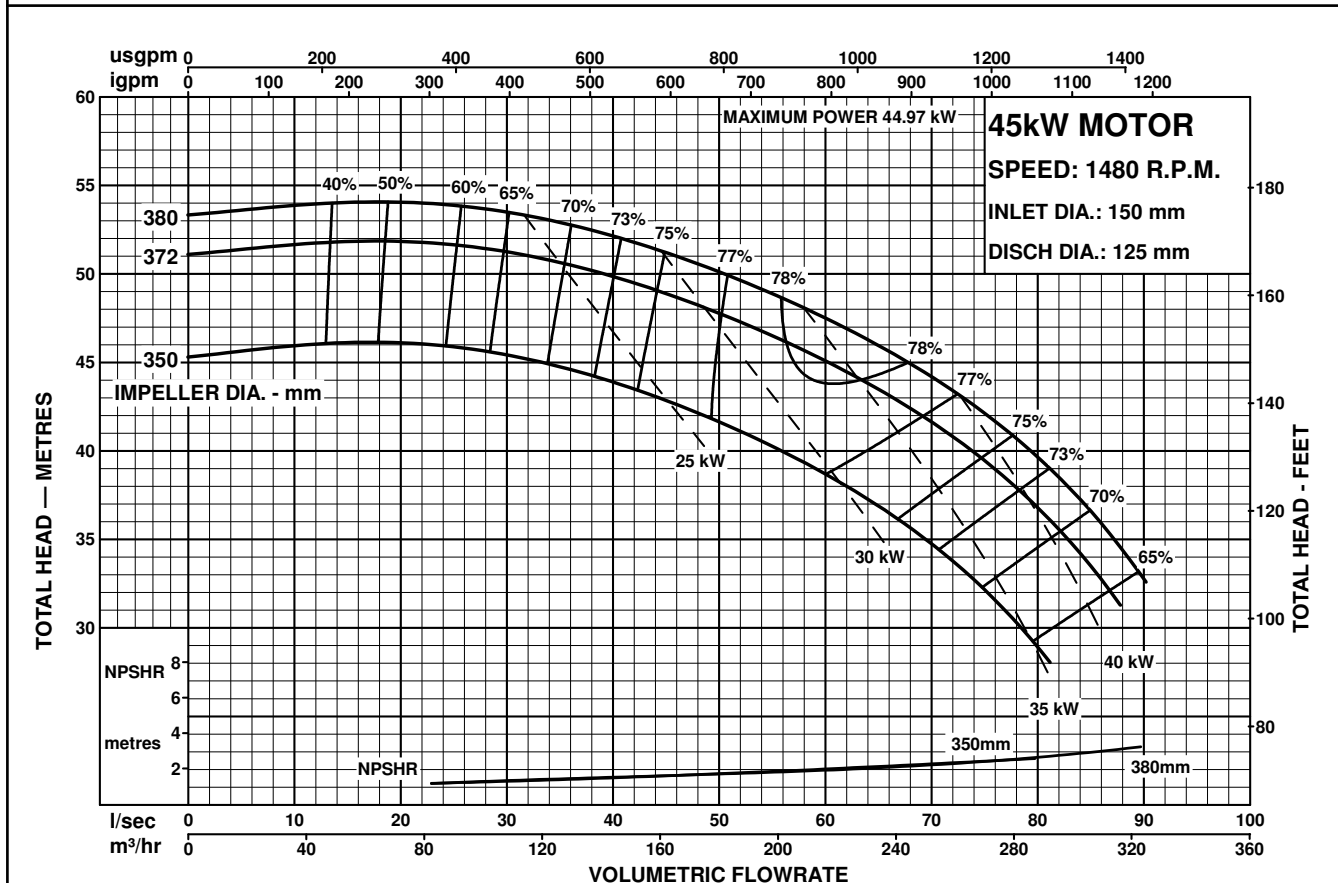

STARLINE

MOTORPUMPS
50Hz PERFORMANCE

MODEL
150x125-400

CENTRIFUGAL PUMP PERFORMANCE DATA

Performance to AS2417 Grade 2 for clean, cold water only.

Performance to AS2417 Grade 2 for clean, cold water only.